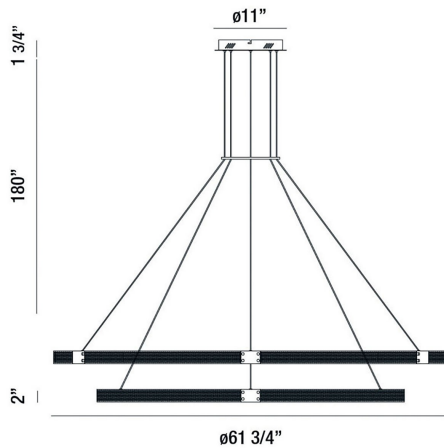

## ADMIRAL, 62" 2-TIER ROUND CHANDELIER

### PRODUCT DETAILS

No.	:	37384-012
Product Color	:	MATTE BLACK/GOLD
Product Material	:	METAL
Shade / Accent Material	:	METAL
Diameter	:	61.75"
Height	:	2"
Overall Height	:	183.75"

### TECHNICAL DETAILS

Hanging Support Type	:	WIRE
Hanging Support Length	:	180"
Canopy / Backplate Height	:	1.75"
Canopy / Backplate Dia.	:	11"
Location	:	DRY
Approval	:	
Title 24	:	Yes