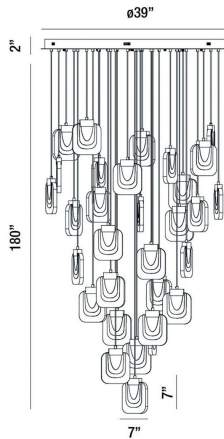

## PAGET, 39" ROUND CHANDELIER

### PRODUCT DETAILS

No.	:	37193-010
Product Color	:	GOLD
Product Material	:	METAL
Shade / Accent Colour	:	CLEAR
Shade / Accent Material	:	HANDMADE GLASS
Diameter	:	39"
Height	:	7"
Overall Height	:	182"
Weight	:	127.6lbs

### LIGHT SOURCE DETAILS

Light Source Type	:	INTEGRATED LED
Input Voltage	:	120V
Bulb Voltage	:	120V
Socket Type	:	LED
Total Wattage	:	155W
Total Lumen	:	9300lm
Kelvin	:	3000K
CRI	:	90
Dimmable	:	Yes

### TECHNICAL DETAILS

Hanging Support Type	:	WIRE
Hanging Support Length	:	180"
Canopy / Backplate Height	:	2"
Canopy / Backplate Dia.	:	39"