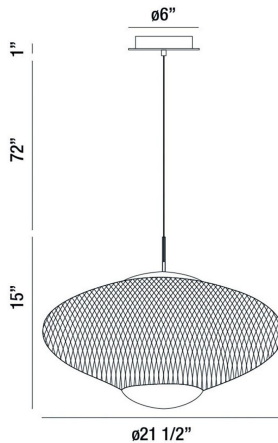

### PRODUCT DETAILS

No.	:	37107-017
Product Color	:	BLACK
Product Material	:	METAL
Shade / Accent Colour	:	GOLD
Shade / Accent Material	:	METAL
Diameter	:	21.5"
Height	:	15"
Overall Height	:	88"
Weight	:	4lbs

### TECHNICAL DETAILS

Hanging Support Type	:	WIRE
Hanging Support Length	:	72"
Canopy / Backplate Height	:	1"
Canopy / Backplate Dia.	:	6"
Location	:	DRY
Title 24	:	Yes