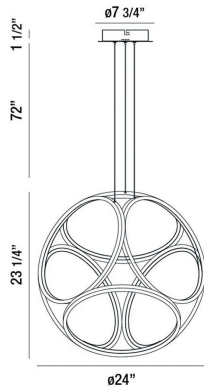

## GLENVIEW, 24" PENDANT

### PRODUCT DETAILS

No.	:	37102-020
Product Color	:	GOLD
Product Material	:	METAL
Shade / Accent Colour	:	WHITE
Shade / Accent Material	:	ACRYLIC
Diameter	:	24"
Height	:	23.25"
Overall Height	:	96.75"
Weight	:	4.4lbs

### TECHNICAL DETAILS

Hanging Support Type	:	WIRE
Hanging Support Length	:	72"
Canopy / Backplate Height	:	1.25"
Canopy / Backplate Dia.	:	7.75"
Location	:	DRY
Title 24	:	Yes