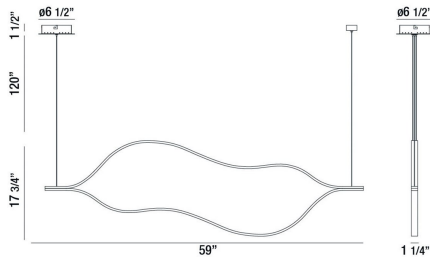

DEVONSHIRE, 59" CHANDELIER

PRODUCT DETAILS

No.	:	37098-018
Product Color	:	CHROME
Product Material	:	METAL
Shade / Accent Colour	:	WHITE
Shade / Accent Material	:	ACRYLIC
Length	:	59"
Width	:	1.25"
Height	:	17.75"
Overall Height	:	139.25"
Weight	:	3lbs

LIGHT SOURCE DETAILS

Light Source Type	:	INTEGRATED LED
Input Voltage	:	120V
Bulb Voltage	:	24~36V
Socket Type	:	LED
Total Wattage	:	30W
Total Lumen	:	2520lm
Kelvin	:	3000K
CRI	:	80+
Dimmable	:	Yes

Options Available

ITEM NO.	FINISH	SHADE
37098-018	CHROME	WHITE
37098-023	GOLD	WHITE

TECHNICAL DETAILS

Hanging Support Type	:	WIRE
Hanging Support Length	:	120"
Canopy / Backplate Height	:	1.5"
Canopy / Backplate Dia.	:	6.5"
Location	:	DRY
Title 24	:	Yes