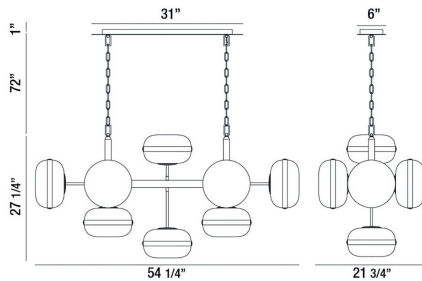

## NOTTINGHAM, 54" OVAL CHANDELIER

### PRODUCT DETAILS

No.	:	37089-016
Product Color	:	ANCIENT BRASS
Product Material	:	METAL
Shade / Accent Colour	:	AMBER
Shade / Accent Material	:	GLASS
Length	:	54.25"
Width	:	21.75"
Height	:	27.25"
Overall Height	:	100.25"

### TECHNICAL DETAILS

Hanging Support Type	:	CHAIN
Hanging Support Length	:	72"
Canopy / Backplate Length	:	31"
Canopy / Backplate Height	:	1"
Canopy / Backplate Width	:	6"