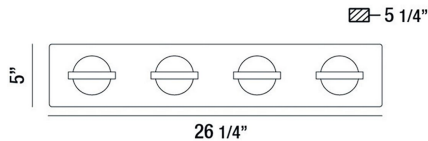

RYDER, 27" BATHBAR

Options Available

ITEM NO.	FINISH	SHADE
37070-014	CHROME	CLEAR
37070-021	GOLD	CLEAR
37070-031	SAND BLACK	BLACK

PRODUCT DETAILS

No.	:	37070-031
Product Color	:	SAND BLACK
Shade / Accent Colour	:	BLACK
Width	:	26.25"
Height	:	5"
Ext	:	5.25"
Weight	:	8.8lbs

Canopy / Backplate Length	:	5"
Canopy / Backplate Height	:	1.25"
Canopy / Backplate Width	:	26.25"
Location	:	DAMP
Approval	:	
Title 24	:	Yes

PROJECT INFORMATION

 Job Name: Date: Type:

 Comments: