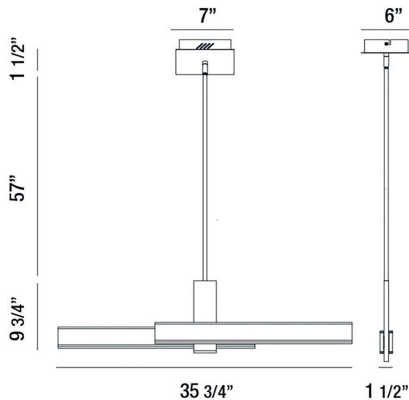

CAMENO, 36" LINEAR CHNADELIER

PRODUCT DETAILS

No.	:	37063-016
Product Color	:	MATTE BLACK
Product Material	:	METAL
Shade / Accent Material	:	ACRYLIC
Length	:	35.75"
Width	:	1.5"
Height	:	9.75"
Overall Height	:	68.25"
Weight	:	7.2lbs

LIGHT SOURCE DETAILS

Light Source Type	:	INTEGRATED LED
Input Voltage	:	120V
Bulb Voltage	:	120V
Socket Type	:	LED
Total Wattage	:	54W
Total Lumen	:	3360lm
Kelvin	:	3000K
CRI	:	90
Dimmable	:	Yes

Options Available

ITEM NO.	FINISH	SHADE
37063-016	MATTE BLACK	
37063-023	SATIN GOLD	

TECHNICAL DETAILS

Hanging Support Type	:	ROD
Hanging Support Length	:	57"
Rods Included	:	3"+6"+12"+18"+18"
Canopy / Backplate Length	:	7"
Canopy / Backplate Height	:	1.5"
Canopy / Backplate Width	:	6"
Location	:	DRY
Approval	:	
Title 24	:	Yes