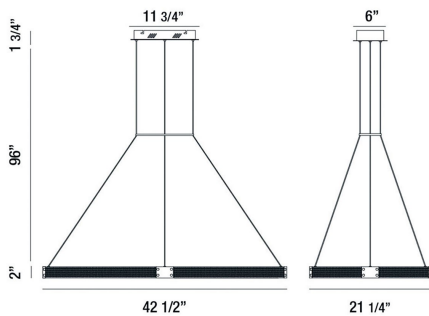

## ADMIRAL, 43" RECTANGULAR CHANDELIER

### PRODUCT DETAILS

No.	:	37060-015
Product Color	:	MATTE BLACK/GOLD
Product Material	:	METAL
Shade / Accent Material	:	METAL
Length	:	42.5"
Width	:	21.25"
Height	:	2"
Overall Height	:	99.75"
Weight	:	13.9lbs

### TECHNICAL DETAILS

Hanging Support Type	:	WIRE
Hanging Support Length	:	96"
Canopy / Backplate Length	:	11.75"
Canopy / Backplate Height	:	1.75"
Canopy / Backplate Width	:	6"
Location	:	DRY
Approval	:	
Title 24	:	Yes