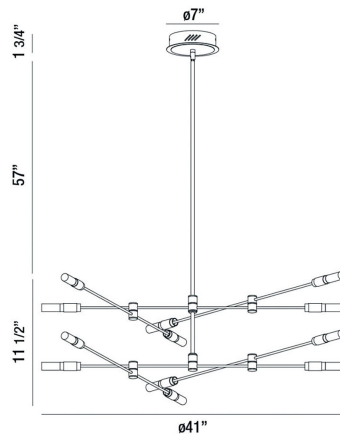

ALBANY, 41" CHANDELIER/SEMI FLUSHMOUNT

PRODUCT DETAILS

No.	:	37051-013
Product Color	:	DEEP BLACK/BRASS
Product Material	:	METAL
Shade / Accent Material	:	ACRYLIC
Diameter	:	41"
Height	:	11.5"
Overall Height	:	70.25"
Weight	:	9.9lbs

LIGHT SOURCE DETAILS

Light Source Type	:	INTEGRATED LED
Input Voltage	:	120V
Bulb Voltage	:	120V
Socket Type	:	LED
Total Wattage	:	30W
Total Lumen	:	1600lm
Kelvin	:	3000K
CRI	:	90
Dimmable	:	Yes

Options Available

ITEM NO.	FINISH	SHADE
37051-013	DEEP BLACK/BRASS	

TECHNICAL DETAILS

Hanging Support Type	:	ROD
Hanging Support Length	:	57"
Canopy / Backplate Height	:	1.75"
Canopy / Backplate Dia.	:	7"
Location	:	DRY
Approval	:	
Title 24	:	Yes