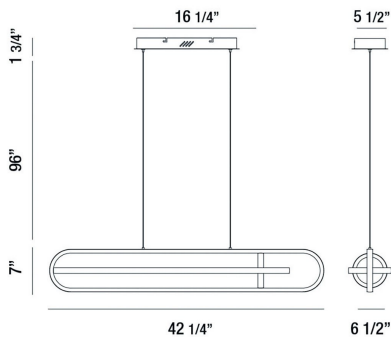

DEMARK, 42" LINEAR CHANDELIER

PRODUCT DETAILS

No.	:	37039-011
Product Color	:	MATTE BLACK
Product Material	:	METAL
Shade / Accent Material	:	ACRYLIC
Length	:	42.25"
Width	:	6.5"
Height	:	7"
Overall Height	:	104.75"
Weight	:	6.6lbs

LIGHT SOURCE DETAILS

Light Source Type	:	INTEGRATED LED
Input Voltage	:	120V
Bulb Voltage	:	120V
Socket Type	:	LED
Total Wattage	:	58W
Total Lumen	:	2900lm
Kelvin	:	3000K
CRI	:	90
Dimmable	:	Yes

Options Available

ITEM NO.	FINISH	SHADE
37039-011	MATTE BLACK	
37039-028	SATIN GOLD	

TECHNICAL DETAILS

Hanging Support Type	:	WIRE
Hanging Support Length	:	96"
Canopy / Backplate Length	:	16.25"
Canopy / Backplate Height	:	1.75"
Canopy / Backplate Width	:	5.5"
Location	:	DRY
Approval	:	
Title 24	:	Yes