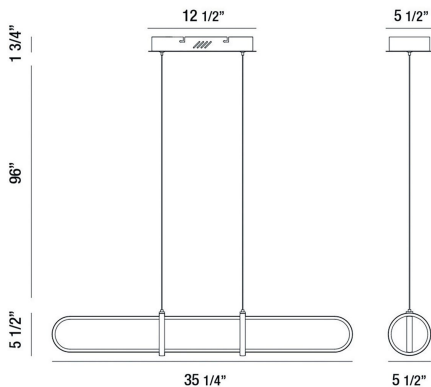

## BERKLEY, 35" LINEAR CHANDELIER

### PRODUCT DETAILS

No.	:	37036-027
Product Color	:	SATIN GOLD
Product Material	:	METAL
Shade / Accent Material	:	ACRYLIC
Length	:	35.25"
Width	:	5.5"
Height	:	5.5"
Overall Height	:	103.25"
Weight	:	4.4lbs

### TECHNICAL DETAILS

Hanging Support Type	:	WIRE
Hanging Support Length	:	96"
Canopy / Backplate Length	:	12.5"
Canopy / Backplate Height	:	1.75"
Canopy / Backplate Width	:	5.5"
Location	:	DRY
Approval	:	
Title 24	:	Yes