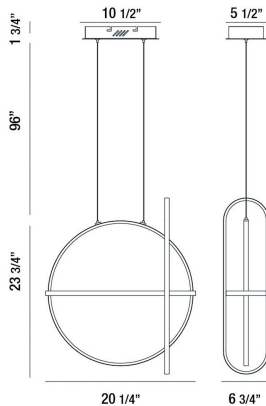

## BERKLEY, 20" ROUND CHANDELIER

### PRODUCT DETAILS

No.	:	37035-020
Product Color	:	STAIN GOLD
Product Material	:	METAL
Shade / Accent Material	:	ACRYLIC
Length	:	20.25"
Width	:	6.75"
Height	:	23.75"
Overall Height	:	121.5"
Weight	:	3.7lbs

### LIGHT SOURCE DETAILS

Light Source Type	:	INTEGRATED LED
Input Voltage	:	120V
Bulb Voltage	:	120V
Socket Type	:	LED
Total Wattage	:	59W
Total Lumen	:	2950lm
Kelvin	:	3000K
CRI	:	90
Dimmable	:	Yes

### TECHNICAL DETAILS

Hanging Support Type	:	WIRE
Hanging Support Length	:	96"
Canopy / Backplate Length	:	10.5"
Canopy / Backplate Height	:	1.75"
Canopy / Backplate Width	:	5.5"
Canopy / Backplate Dia.	:	7"
Location	:	DRY
Approval	:	
Title 24	:	Yes