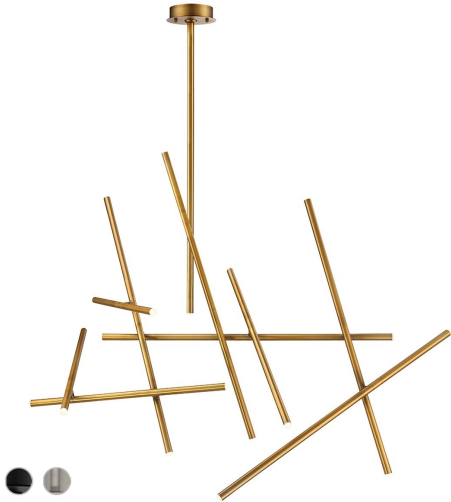

## CROSSROADS, 59" CHANDELIER

### PRODUCT DETAILS

No.	:	36251-032
Product Color	:	ANTIQUE BRASS
Product Material	:	METAL
Shade / Accent Colour	:	FROSTED
Shade / Accent Material	:	ACRYLIC
Length	:	59.25"
Width	:	27"
Height	:	45.5"
Overall Height	:	83"
Weight	:	17.5lbs

### Options Available

ITEM NO.	FINISH	SHADE
36251-018	BLACK	FROSTED
36251-025	SATIN NICKEL	FROSTED
36251-032	ANTIQUE BRASS	FROSTED

### TECHNICAL DETAILS

Hanging Support Type	:	ROD
Hanging Support Length	:	36"
Rods Included	:	12"+24"
Canopy / Backplate Height	:	1.5"
Canopy / Backplate Dia.	:	7.75"
Location	:	DRY
Approval	:	