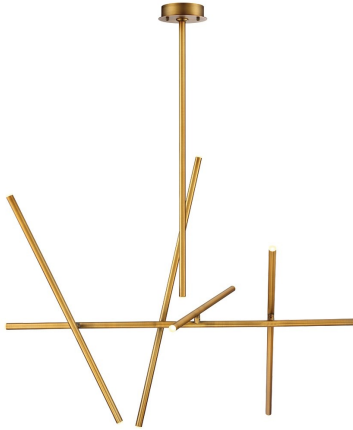

CROSSROADS, 47" CHANDELIER

PRODUCT DETAILS

No.	:	36250-035
Product Color	:	ANTIQUÉ BRASS
Product Material	:	METAL
Shade / Accent Colour	:	FROSTED
Shade / Accent Material	:	ACRYLIC
Length	:	47"
Width	:	22"
Height	:	40.5"
Overall Height	:	78"
Weight	:	9.4lbs

LIGHT SOURCE DETAILS

Light Source Type	:	INTEGRATED LED
Input Voltage	:	120V
Bulb Voltage	:	120V
Total Wattage	:	10W
Total Lumen	:	800lm
Kelvin	:	3000K
CRI	:	90+
Dimmable	:	Yes

Options Available

ITEM NO.	FINISH	SHADE
36250-011	BLACK	FROSTED
36250-028	SATIN NICKEL	FROSTED
36250-035	ANTIQUÉ BRASS	FROSTED

TECHNICAL DETAILS

Hanging Support Type	:	ROD
Hanging Support Length	:	36"
Rods Included	:	12"+24"
Canopy / Backplate Height	:	1.5"
Canopy / Backplate Dia.	:	6.25"
Location	:	DRY
Approval	:	

PROJECT INFORMATION