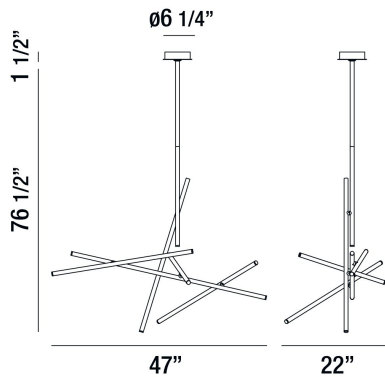

CROSSROADS, 47" CHANDELIER

PRODUCT DETAILS

No.	:	36250-035
Product Color	:	ANTIQUÉ BRASS
Product Material	:	METAL
Shade / Accent Colour	:	FROSTED
Shade / Accent Material	:	ACRYLIC
Length	:	47"
Width	:	22"
Height	:	40.5"
Overall Height	:	78"
Weight	:	9.4lbs

LIGHT SOURCE DETAILS

Light Source Type	:	INTEGRATED LED
Input Voltage	:	120V
Bulb Voltage	:	120V
Total Wattage	:	10W
Total Lumen	:	800lm
Kelvin	:	3000K
CRI	:	90+
Dimmable	:	Yes

Options Available

ITEM NO.	FINISH	SHADE
36250-011	BLACK	FROSTED
36250-028	SATIN NICKEL	FROSTED
36250-035	ANTIQUÉ BRASS	FROSTED

TECHNICAL DETAILS

Hanging Support Type	:	ROD
Hanging Support Length	:	36"
Rods Included	:	12"+24"
Canopy / Backplate Height	:	1.5"
Canopy / Backplate Dia.	:	6.25"
Location	:	DRY
Approval	:	

PROJECT INFORMATION