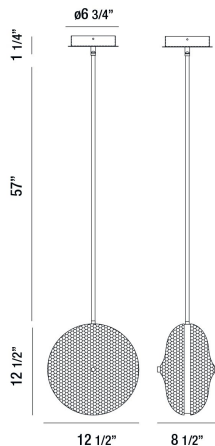

CALEDONIA, 13" ROUND PENDANT

Options Available

ITEM NO.	FINISH	SHADE
35914-013	CHROME	CLEAR
35914-020	CHROME	PINK
35914-037	CHROME	BLUE
35914-044	CHROME	YELLOW
35914-051	CHROME	ORANGE

PRODUCT DETAILS

No.	:	35914-020
Product Color	:	CHROME
Product Material	:	METAL
Shade / Accent Colour	:	PINK
Shade / Accent Material	:	HONEYCOMB GLASS
Length	:	12.5"
Width	:	8.5"
Height	:	70.75"
Weight	:	14.1lbs

LIGHT SOURCE DETAILS

Light Source Type	:	INTEGRATED LED
Input Voltage	:	120V
Bulb Voltage	:	24V
Total Wattage	:	13W
Total Lumen	:	1040lm
Kelvin	:	4000K
CRI	:	80+
Dimmable	:	Yes

TECHNICAL DETAILS

Hanging Support Type	:	ROD
Hanging Support Length	:	57"
Rods Included	:	3"+6"+12"+18"+18"
Canopy / Backplate Height	:	1.25"
Canopy / Backplate Dia.	:	6.75"
Location	:	DRY
Approval	:	