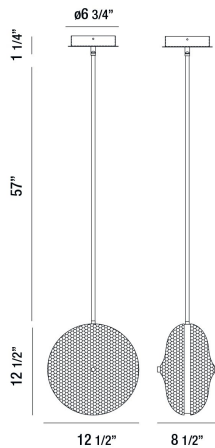

CALEDONIA, 13" ROUND PENDANT

PRODUCT DETAILS

No.	:	35914-013
Product Color	:	CHROME
Product Material	:	METAL
Shade / Accent Colour	:	CLEAR
Shade / Accent Material	:	HONEYCOMB GLASS
Length	:	12.5"
Width	:	8.5"
Height	:	70.75"
Weight	:	14.1lbs

LIGHT SOURCE DETAILS

Light Source Type	:	INTEGRATED LED
Input Voltage	:	120V
Bulb Voltage	:	24V
Total Wattage	:	13W
Total Lumen	:	1040lm
Kelvin	:	4000K
CRI	:	80+
Dimmable	:	Yes

Options Available

ITEM NO.	FINISH	SHADE
35914-013	CHROME	CLEAR
35914-020	CHROME	PINK
35914-037	CHROME	BLUE
35914-044	CHROME	YELLOW
35914-051	CHROME	ORANGE

TECHNICAL DETAILS

Hanging Support Type	:	ROD
Hanging Support Length	:	57"
Rods Included	:	3"+6"+12"+18"+18"
Canopy / Backplate Height	:	1.25"
Canopy / Backplate Dia.	:	6.75"
Location	:	DRY
Approval	:	

PROJECT INFORMATION