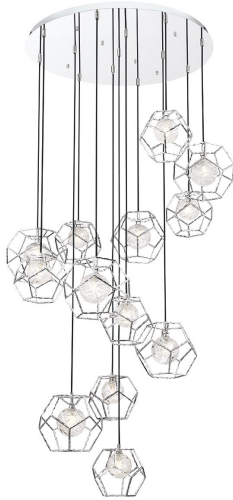

## NORWAY, 41" ROUND CHANDELIER

### PRODUCT DETAILS

No.	:	35904-014
Product Color	:	CHROME
Product Material	:	METAL
Shade / Accent Colour	:	CLEAR
Shade / Accent Material	:	HAND MADE ICE GLASS
Diameter	:	40.5"
Height	:	8.75"
Overall Height	:	190.25"
Weight	:	75.6lbs

### Options Available

ITEM NO.	FINISH	SHADE
35904-014	CHROME	CLEAR

### TECHNICAL DETAILS

Hanging Support Type	:	WIRE
Hanging Support Length	:	180"
Canopy / Backplate Height	:	1.5"
Canopy / Backplate Dia.	:	33"
Location	:	DRY
Approval	:	