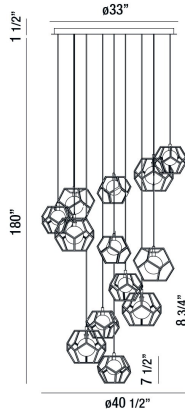

## NORWAY, 41" ROUND CHANDELIER

### PRODUCT DETAILS

No.	:	35904-014
Product Color	:	CHROME
Product Material	:	METAL
Shade / Accent Colour	:	CLEAR
Shade / Accent Material	:	HAND MADE ICE GLASS
Diameter	:	40.5"
Height	:	8.75"
Overall Height	:	190.25"
Weight	:	75.6lbs

### TECHNICAL DETAILS

Hanging Support Type	:	WIRE
Hanging Support Length	:	180"
Canopy / Backplate Height	:	1.5"
Canopy / Backplate Dia.	:	33"
Location	:	DRY
Approval	:	