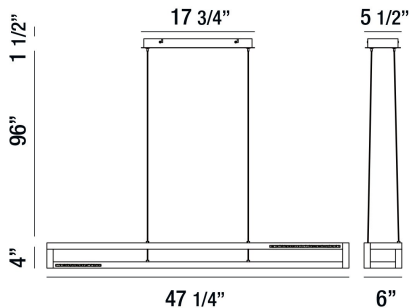

CLINTON, 47" LINEAR CHANDELIER

PRODUCT DETAILS

No.	:	35728-016
Product Color	:	CHROME
Product Material	:	METAL
Shade / Accent Colour	:	CLEAR
Shade / Accent Material	:	CRYSTAL
Length	:	47.25"
Width	:	6"
Height	:	4"
Overall Height	:	101.5"
Weight	:	9.7lbs

TECHNICAL DETAILS

Hanging Support Type	:	AIRCRAFT CABLE
Hanging Support Length	:	96"
Canopy / Backplate Length	:	17.75"
Canopy / Backplate Height	:	1.5"
Canopy / Backplate Width	:	5.5"
Location	:	DRY
Approval	:	