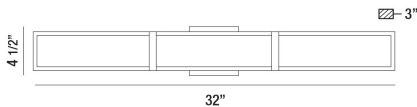

GERRARD, WALL MOUNT

PRODUCT DETAILS

No.	:	35713-012
Product Color	:	CHROME
Product Material	:	METAL
Shade / Accent Colour	:	OPAL WHITE
Shade / Accent Material	:	ACRYLIC
Width	:	32"
Height	:	4.5"
Ext	:	3"
Weight	:	5.7lbs

LIGHT SOURCE DETAILS

Light Source Type	:	INTEGRATED LED
Input Voltage	:	120V
Bulb Voltage	:	120V
Total Wattage	:	39W
Total Lumen	:	3200lm
Kelvin	:	3000K
CRI	:	90+
Dimmable	:	Yes

Options Available

ITEM NO.	FINISH	SHADE
35713-012	CHROME	OPAL WHITE

TECHNICAL DETAILS

Canopy / Backplate Length	:	4.5"
Canopy / Backplate Height	:	0.75"
Canopy / Backplate Width	:	4.5"
Mounting	:	Up or Down
Location	:	DAMP
Approval	:	

PROJECT INFORMATION

 Job Name: Date: Type: