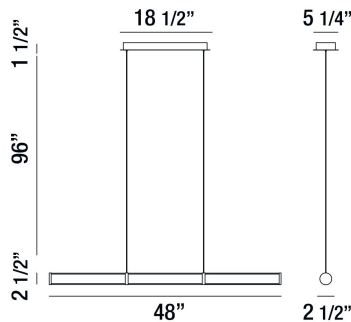

PROJECT INFORMATION

Job Name: Date: Type:

Comments: