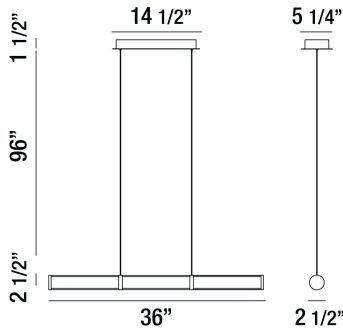

PROJECT INFORMATION

Job Name: Date: Type:

Comments: