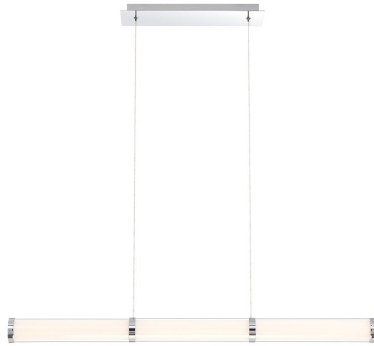

SHAW, 36" LINEAR CHANDELIER

PRODUCT DETAILS

No.	:	35683-018
Product Color	:	CHROME
Product Material	:	METAL
Shade / Accent Colour	:	OPAL WHITE/CLEAR
Shade / Accent Material	:	ACRYLIC
Length	:	36"
Width	:	2.5"
Height	:	2.5"
Overall Height	:	100"
Weight	:	5.7lbs

LIGHT SOURCE DETAILS

Light Source Type	:	INTEGRATED LED
Input Voltage	:	120V
Bulb Voltage	:	120V
Total Wattage	:	27W
Total Lumen	:	2400lm
Kelvin	:	3000K
CRI	:	90+
Dimmable	:	Yes

TECHNICAL DETAILS

Hanging Support Type	:	AIRCRAFT CABLE
Hanging Support Length	:	96"
Canopy / Backplate Length	:	14.5"
Canopy / Backplate Height	:	1.5"
Canopy / Backplate Width	:	5.25"
Location	:	DRY
Approval	:	

Options Available

ITEM NO.	FINISH	SHADE
35683-018	CHROME	OPAL WHITE/CLEAR

PROJECT INFORMATION

Job Name: Date: Type:

Comments: