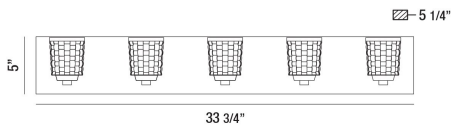

### PRODUCT DETAILS

No.	:	35649-014
Product Color	:	CHROME
Product Material	:	METAL
Shade / Accent Colour	:	CLEAR
Shade / Accent Material	:	GLASS
Width	:	33.75"
Height	:	5"
Ext	:	5.25"
Weight	:	10lbs

### TECHNICAL DETAILS

Canopy / Backplate Length	:	33"
Canopy / Backplate Height	:	1.25"
Canopy / Backplate Width	:	5.25"
Mounting	:	Up
Location	:	DAMP
Approval	:	