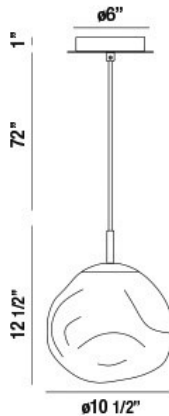

## BANKWELL, 11" ROUND PENDANT

### PRODUCT DETAILS

No.	:	34287-019
Product Color	:	CHROME
Product Material	:	METAL
Shade / Accent Colour	:	COPPER
Shade / Accent Material	:	HAND-BLOWN GLASS
Diameter	:	10.5"
Height	:	12.5"
Overall Height	:	85.5"
Weight	:	2.2lbs

### TECHNICAL DETAILS

Hanging Support Type	:	WIRE
Hanging Support Length	:	72"
Canopy / Backplate Height	:	1"
Canopy / Backplate Dia.	:	6"
Location	:	DRY
Approval	:	