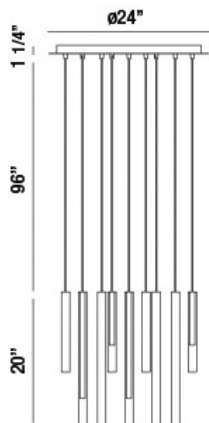

SANTANA, 24" ROUND CHANDELIER

PRODUCT DETAILS

No.	:	31445-045
Product Color	:	BLACK
Product Material	:	METAL
Shade / Accent Colour	:	MULTI COLORS
Shade / Accent Material	:	METAL EXTRUDED TUBES
Diameter	:	24"
Height	:	20"
Overall Height	:	117.25"
Weight	:	26.8lbs

LIGHT SOURCE DETAILS

Light Source Type	:	INTEGRATED LED
Input Voltage	:	120V
Bulb Voltage	:	120V
Total Wattage	:	18W
Total Lumen	:	900lm
Kelvin	:	3000K
CRI	:	90+
Dimmable	:	Yes

Options Available

ITEM NO.	FINISH	SHADE
31445-016	BLACK	BLACK
31445-025	SATIN NICKEL	SATIN NICKEL
31445-038	ANTIQUÉ BRASS	ANTIQUÉ BRASS
31445-045	BLACK	MULTI COLORS

TECHNICAL DETAILS

Light Direction	:	Down
Hanging Support Type	:	WIRE
Hanging Support Length	:	96"
Canopy / Backplate Height	:	1.25"
Canopy / Backplate Dia.	:	24"
Adjustable Lamp Head	:	No
Location	:	DRY
Approval	:	
Title 24	:	Yes