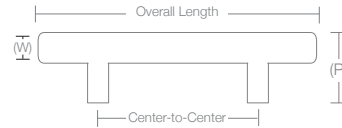

Brass Bar Pull