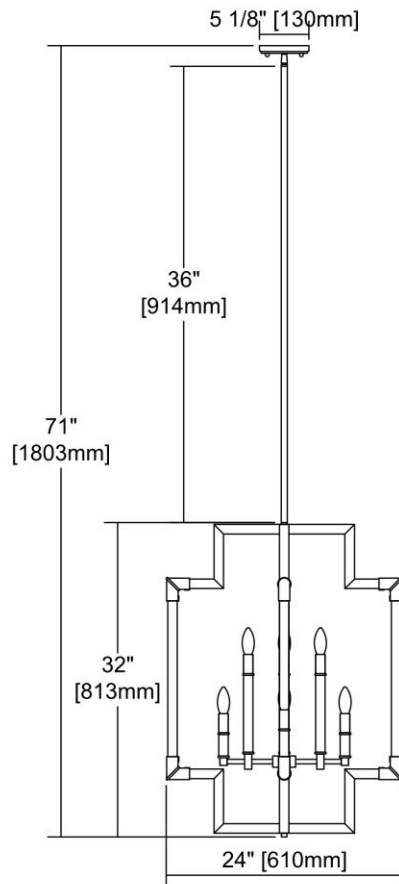


	<b>ITEM #:</b>	69206/8
	<b>UPC</b>	748119128245
	<b>Description</b>	Brandon 8-Light Pendant in Classic Brass
	<b>Finish</b>	Classic Brass
	<b>Materials</b>	Crystal, Metal
	<b>Brand</b>	ELK Lighting
	<b>Collection</b>	Brandon
	<b>Category</b>	Indoor Lighting
	<b>Type</b>	Pendant

ITEM DIMENSIONS				RATINGS & SPECIFICATIONS				
<b>Width</b>	24 inches			<b>Safety Rating</b>	N/A		<b>Certification</b>	N/A
<b>Depth</b>	24 inches			<b>ADA Compliant</b>	N/A		<b>Voltage</b>	N/A
<b>Height</b>	32 inches			<b>BULBS / SOCKETS</b>				
<b>Weight</b>	17 pounds			<b>Quantity</b>	8	<b>Wattage</b>	60 watts	
ADDITIONAL DIMENSIONS				<b>Included</b>	No		<b>Type</b>	B11 (E12 Candelabra Base)
<b>Backplate / Canopy</b>	5x5			<b>Other</b>	N/A			
<b>HCWO</b>	N/A			CHAIN / CORD INFORMATION				
<b>Min. Extension</b>	N/A			<b>Chain</b>	N/A		<b>Cord</b>	N/A
<b>Max. Extension</b>	N/A			SHADE / GLASS DETAILS				
OVERALL HEIGHT				<b>Shade/Glass Description</b>	No Shade/Glass			
<b>Min.</b>	N/A		<b>Max.</b>	N/A				
EXTENSION ROD(S)				<b>Width</b>	N/A		<b>Height</b>	N/A
Rods: 1-6, 1-12, 1-18				<b>Width at Top</b>	N/A		<b>Width at Bottom</b>	N/A