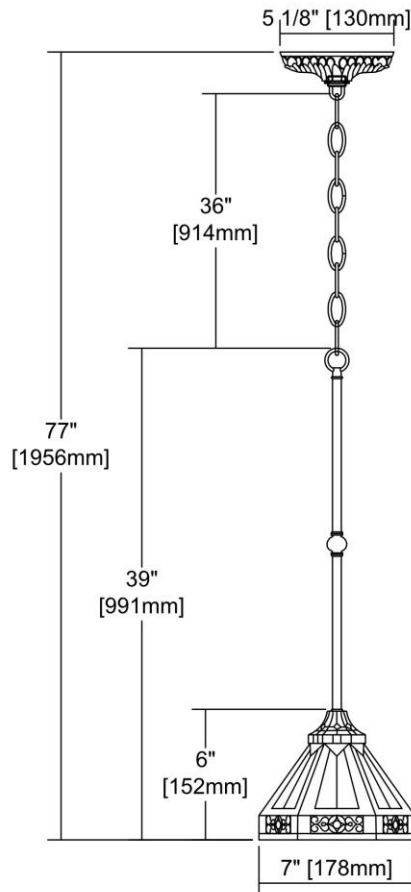


	ITEM #:	629-AB
	UPC	830335004776
	Description	Filigree 1-Light Mini Pendant in Aged Bronze with Tiffany Style Glass
	Finish	Aged Bronze
	Materials	Glass, Metal
	Brand	ELK Lighting
	Collection	Filigree
	Category	Indoor Lighting
	Type	Mini Pendant

ITEM DIMENSIONS				RATINGS & SPECIFICATIONS				
Width	6.5 inches			Safety Rating	N/A		Certification	N/A
Depth	6.5 inches			ADA Compliant	N/A		Voltage	N/A
Height	39 inches			BULBS / SOCKETS				
Weight	6 pounds			Quantity	1	Wattage	75 watts	
ADDITIONAL DIMENSIONS				Included	No		Type	A19 (E26 Medium Base)
Backplate / Canopy	N/A			Other	N/A			
HCWO	N/A			CHAIN / CORD INFORMATION				
Min. Extension	N/A			Chain	N/A		Cord	N/A
Max. Extension	N/A			SHADE / GLASS DETAILS				
OVERALL HEIGHT				Shade/Glass Description	Tiffany Style Glass			
Min.	N/A		Max.	N/A				
EXTENSION ROD(S)				Width	N/A		Height	N/A
N/A				Width at Top	N/A		Width at Bottom	N/A