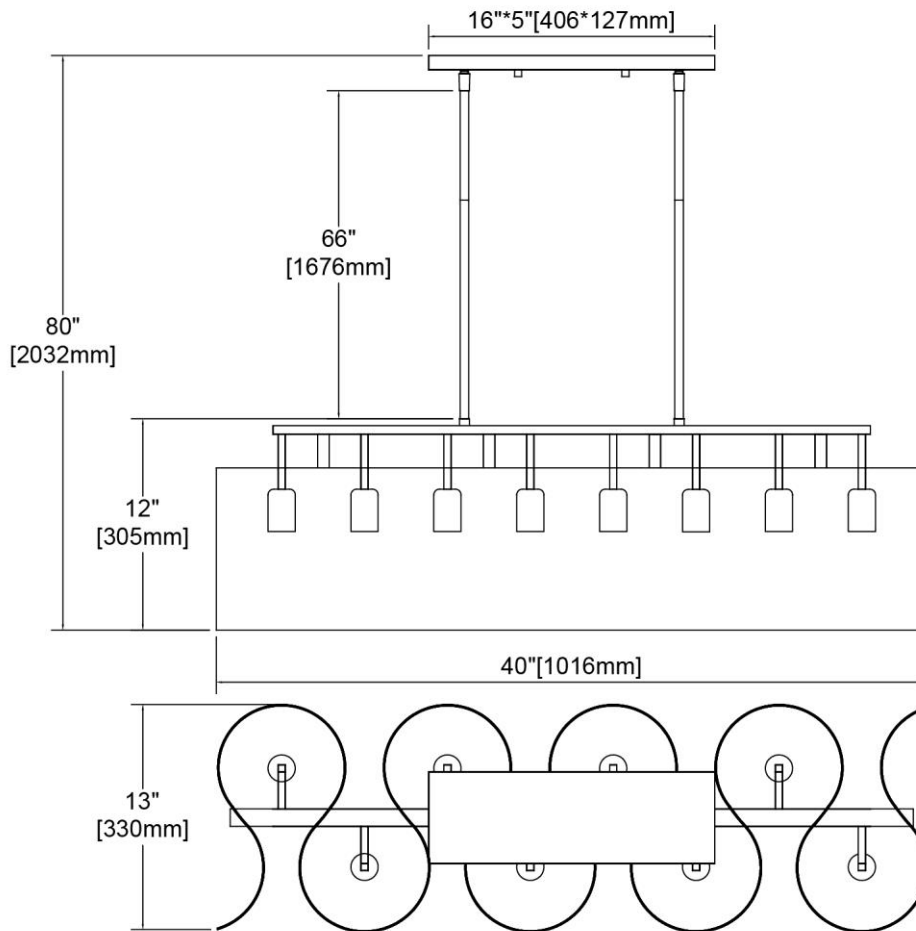

ITEM #:	60155/8
UPC	748119137926
Description	Santa Barbara 8-Light Island Light in Polished Chrome with White Perforated Metal
Finish	Matte White, Polished Chrome
Materials	Steel
Brand	ELK Lighting
Collection	Santa Barbara
Category	Indoor Lighting
Type	Island Light

ITEM DIMENSIONS				RATINGS & SPECIFICATIONS				
Width	40 inches			Safety Rating	UL		Certification	Dry locations
Depth	13 inches			ADA Compliant	N/A		Voltage	120 volts
Height	12 inches			BULBS / SOCKETS				
Weight	17 pounds			Quantity	8		Wattage	60 watts
ADDITIONAL DIMENSIONS				Included	No		Type	A19 (E26 Medium Base)
Backplate / Canopy	16x5			Other	N/A			
HCWO	N/A			CHAIN / CORD INFORMATION				
Min. Extension	N/A			Chain	N/A		Cord	72 inches
Max. Extension	N/A			SHADE / GLASS DETAILS				
OVERALL HEIGHT				Shade/Glass Description	White Perforated Metal			
Min.	20 inches		Max.	80 inches				
EXTENSION ROD(S)				Width	40 inches		Height	8 inches
Rods: 1-6, 1-12, 2-24				Width at Top	N/A		Width at Bottom	N/A