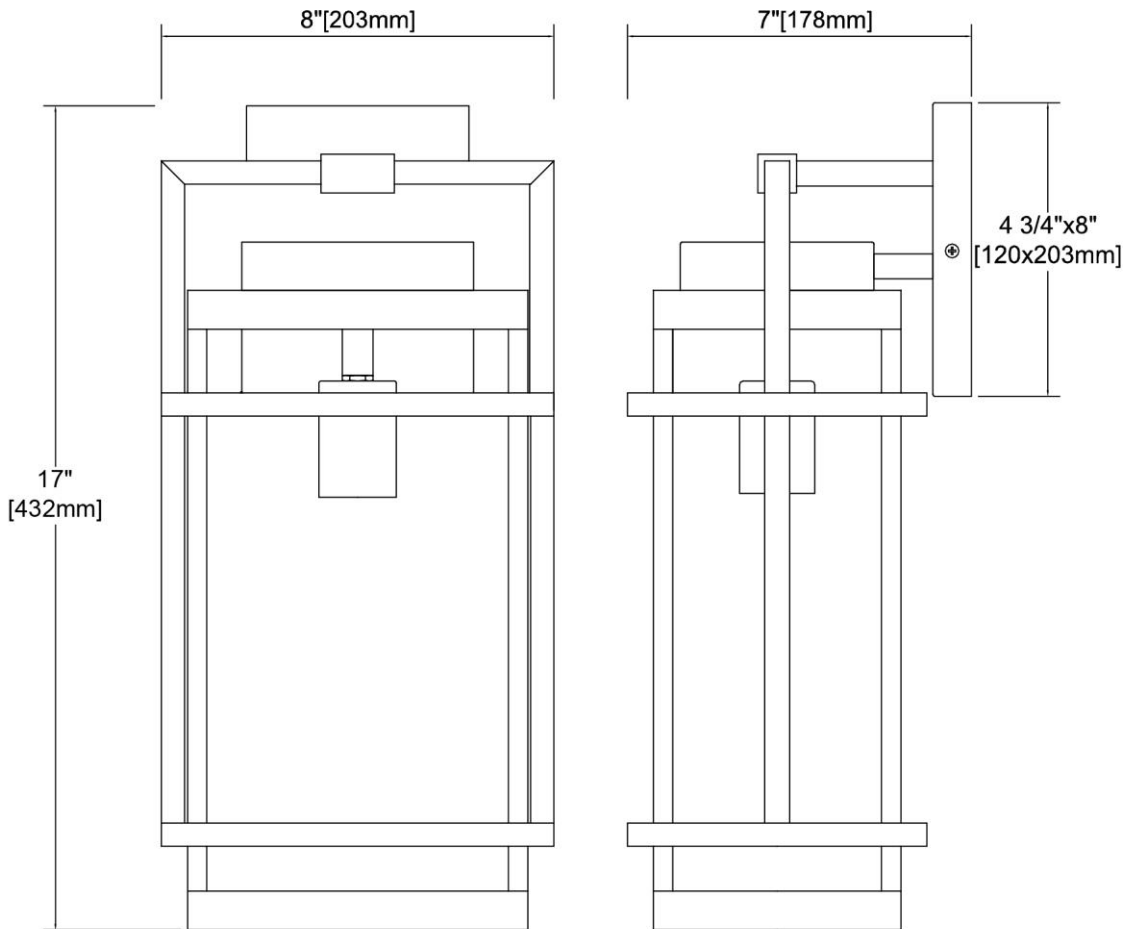

<b>ITEM #:</b>	46761/1
<b>UPC</b>	748119134581
<b>Description</b>	Breckenridge 1-Light Sconce in Matte Black with Seedy Glass
<b>Finish</b>	Matte Black
<b>Materials</b>	Glass, Steel
<b>Brand</b>	ELK Lighting
<b>Collection</b>	Breckenridge
<b>Category</b>	Outdoor Lighting
<b>Type</b>	Sconce

ITEM DIMENSIONS				RATINGS & SPECIFICATIONS				
<b>Width</b>	8 inches			<b>Safety Rating</b>	ETL		<b>Certification</b>	Wet locations
<b>Depth</b>	7 inches			<b>ADA Compliant</b>	N/A		<b>Voltage</b>	120
<b>Height</b>	19 inches			<b>BULBS / SOCKETS</b>				
<b>Weight</b>	8 pounds			<b>Quantity</b>	1	<b>Wattage</b>	100 watts	
<b>ADDITIONAL DIMENSIONS</b>				<b>Included</b>	No	<b>Type</b>	A19 (E26 Medium Base)	
<b>Backplate / Canopy</b>	4.75x8			<b>Other</b>	N/A			
<b>HCWO</b>	4.25 inches			<b>CHAIN / CORD INFORMATION</b>				
<b>Min. Extension</b>	N/A			<b>Chain</b>	N/A	<b>Cord</b>	8 inches	
<b>Max. Extension</b>	N/A			<b>SHADE / GLASS DETAILS</b>				
<b>OVERALL HEIGHT</b>				<b>Shade/Glass Description</b>	Seedy glass			
<b>Min.</b>	N/A		<b>Max.</b>	N/A				
<b>EXTENSION ROD(S)</b>				<b>Width</b>	N/A		<b>Height</b>	N/A
N/A				<b>Width at Top</b>	N/A		<b>Width at Bottom</b>	N/A