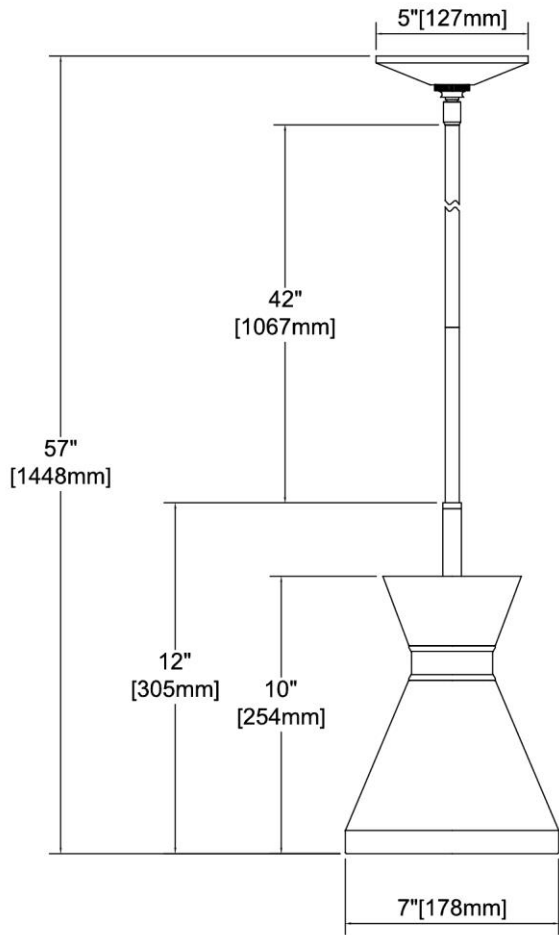

ITEM #:	46503/1
UPC	748119133782
Description	Modley 1-Light Mini Pendant in Matte Black with Metal
Finish	Matte Black, Brushed Brass
Materials	Steel
Brand	ELK Lighting
Collection	Modley
Category	Indoor Lighting
Type	Mini Pendant

ITEM DIMENSIONS				RATINGS & SPECIFICATIONS				
Width	7 inches			Safety Rating	ETL		Certification	Dry locations
Depth	7 inches			ADA Compliant	N/A		Voltage	120
Height	10 inches			BULBS / SOCKETS				
Weight	2 pounds			Quantity	1	Wattage	60 watts	
ADDITIONAL DIMENSIONS				Included	No	Type	A19 (E26 Medium Base)	
Backplate / Canopy	5 diameter			Other	N/A			
HCWO	N/A			CHAIN / CORD INFORMATION				
Min. Extension	N/A			Chain	N/A	Cord	72 inches	
Max. Extension	N/A			SHADE / GLASS DETAILS				
OVERALL HEIGHT				Shade/Glass Description	Metal			
Min.	15 inches	Max.	57 inches	Width	7 inches		Height	6 inches
EXTENSION ROD(S)				Width at Top	N/A		Width at Bottom	N/A
Rods: 1-6, 3-12								