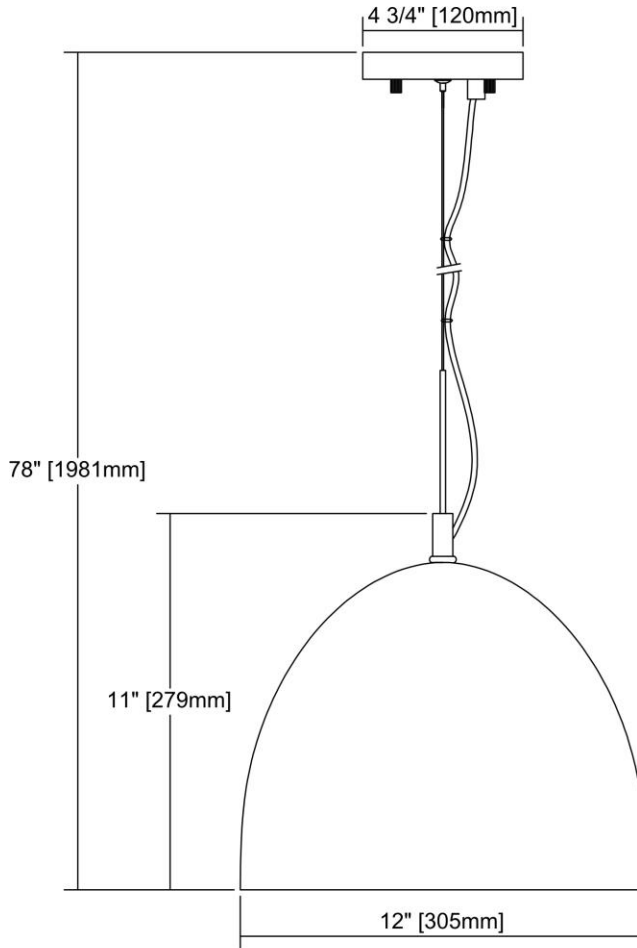


	ITEM #:	45334/1-LED
	UPC	748119105666
	Description	Urban Form 1-Light Mini Pendant in Black Nickel with Natural Concrete Shade - Includes LED Bulb
	Finish	Black Nickel
	Materials	Concrete, Metal
	Brand	ELK Lighting
	Collection	Urban Form
	Category	Indoor Lighting
	Type	Mini Pendant

ITEM DIMENSIONS				RATINGS & SPECIFICATIONS				
Width	12 inches			Safety Rating	UL		Certification	N/A
Depth	12 inches			ADA Compliant	N/A		Voltage	N/A
Height	11 inches			BULBS / SOCKETS				
Weight	11 pounds			Quantity	1	Wattage	9.5 watts	
ADDITIONAL DIMENSIONS				Included	Yes		Type	A19 LED (E26 Medium Base)
Backplate / Canopy	N/A			Other	N/A			
HCWO	N/A			CHAIN / CORD INFORMATION				
Min. Extension	N/A			Chain	N/A		Cord	N/A
Max. Extension	N/A			SHADE / GLASS DETAILS				
OVERALL HEIGHT				Shade/Glass Description	Natural Concrete			
Min.	N/A	Max.	N/A					
EXTENSION ROD(S)				Width	N/A		Height	N/A
N/A				Width at Top	N/A		Width at Bottom	N/A