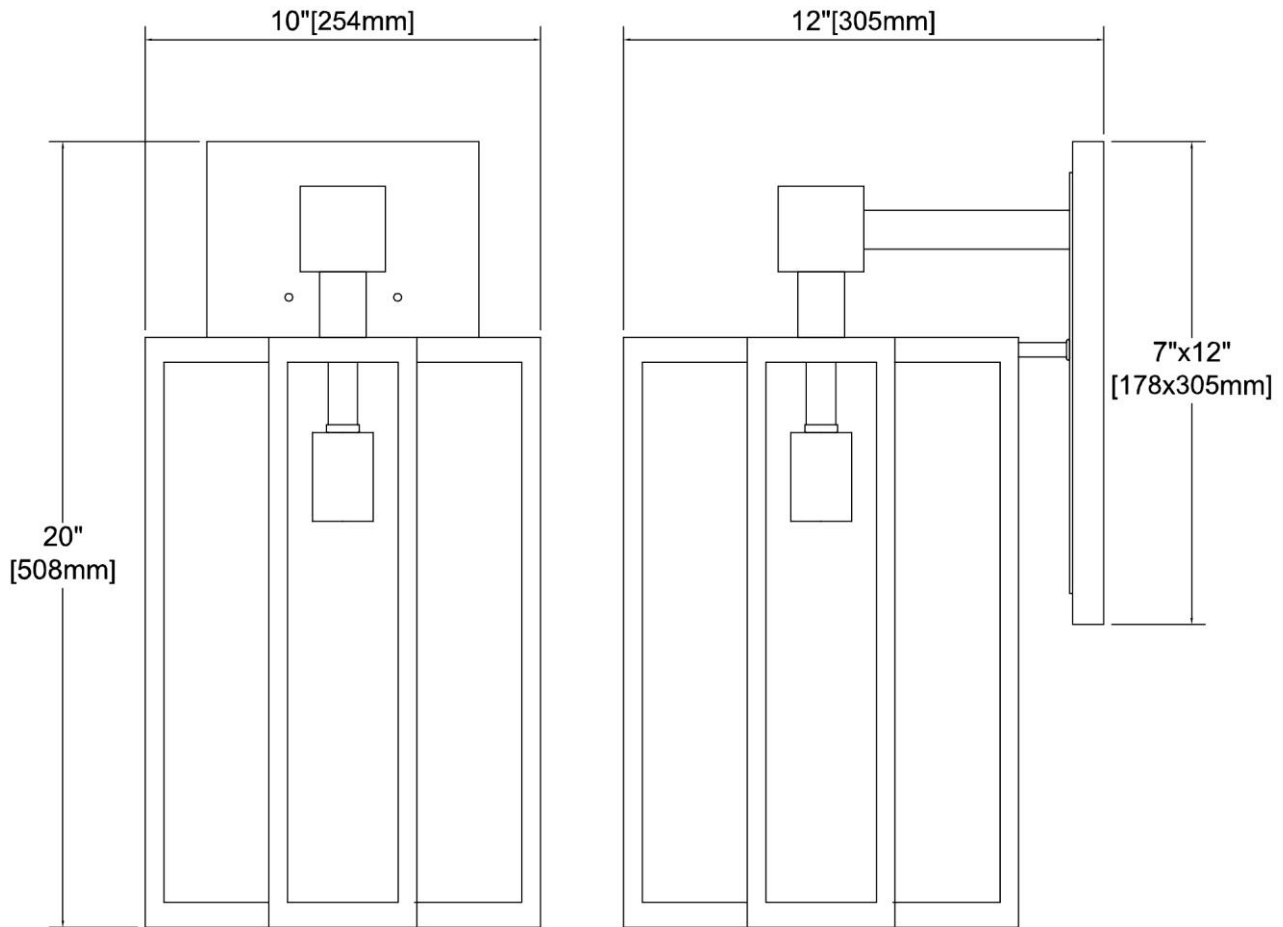

<b>ITEM #:</b>	45166/1
<b>UPC</b>	748119133607
<b>Description</b>	Bianca 1-Light Sconce in Aged Zinc with Clear
<b>Finish</b>	Aged Zinc
<b>Materials</b>	Glass, Steel
<b>Brand</b>	ELK Lighting
<b>Collection</b>	Bianca
<b>Category</b>	Outdoor Lighting
<b>Type</b>	Sconce

ITEM DIMENSIONS				RATINGS & SPECIFICATIONS				
<b>Width</b>	10 inches			<b>Safety Rating</b>	ETL		<b>Certification</b>	Wet locations
<b>Depth</b>	12 inches			<b>ADA Compliant</b>	N/A		<b>Voltage</b>	120
<b>Height</b>	20 inches			<b>BULBS / SOCKETS</b>				
<b>Weight</b>	15 pounds			<b>Quantity</b>	1	<b>Wattage</b>	100 watts	
ADDITIONAL DIMENSIONS				<b>Included</b>	No		<b>Type</b>	A19 (E26 Medium Base)
<b>Backplate / Canopy</b>	7x12			<b>Other</b>	N/A			
<b>HCWO</b>	4 inches			CHAIN / CORD INFORMATION				
<b>Min. Extension</b>	N/A			<b>Chain</b>	N/A		<b>Cord</b>	8 inches
<b>Max. Extension</b>	N/A			SHADE / GLASS DETAILS				
OVERALL HEIGHT				<b>Shade/Glass Description</b>	Clear			
<b>Min.</b>	N/A	<b>Max.</b>	N/A	<b>Width</b>	N/A		<b>Height</b>	N/A
EXTENSION ROD(S)				<b>Width at Top</b>	N/A		<b>Width at Bottom</b>	N/A
N/A								