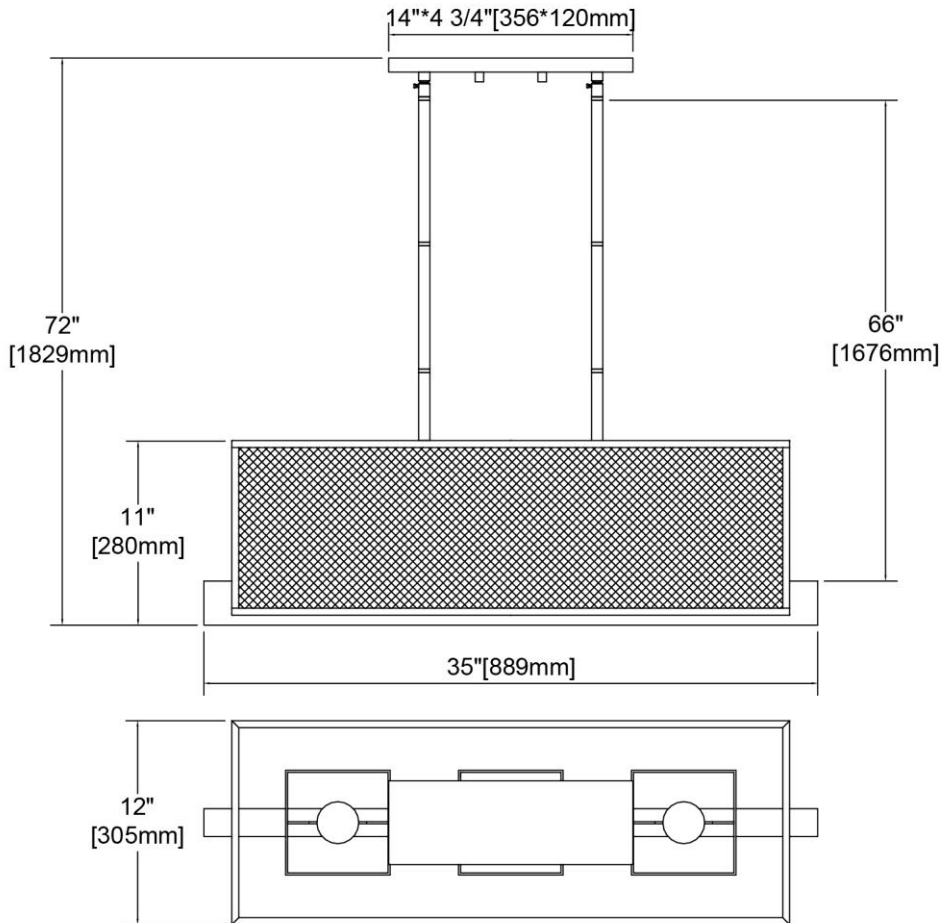

<b>ITEM #:</b>	33346/3
<b>UPC</b>	748119138572
<b>Description</b>	Crossbeam 3-Light Island Light in Oil Rubbed Bronze and Medium Oak with Dark Beige Fabric Shades
<b>Finish</b>	Oil Rubbed Bronze, Medium Oak
<b>Materials</b>	Fabric, PVC, Steel, Wood
<b>Brand</b>	ELK Lighting
<b>Collection</b>	Crossbeam
<b>Category</b>	Indoor Lighting
<b>Type</b>	Island Light

ITEM DIMENSIONS			RATINGS & SPECIFICATIONS				
<b>Width</b>	35 inches		<b>Safety Rating</b>	UL		<b>Certification</b>	Dry locations
<b>Depth</b>	12 inches		<b>ADA Compliant</b>	N/A		<b>Voltage</b>	120 volts
<b>Height</b>	11 inches		<b>BULBS / SOCKETS</b>				
<b>Weight</b>	14 pounds		<b>Quantity</b>	3	<b>Wattage</b>	60 watts	
<b>ADDITIONAL DIMENSIONS</b>			<b>Included</b>	No	<b>Type</b>	A19 (E26 Medium Base)	
<b>Backplate / Canopy</b>	14x4.75		<b>Other</b>	N/A			
<b>HCWO</b>	N/A		<b>CHAIN / CORD INFORMATION</b>				
<b>Min. Extension</b>	N/A		<b>Chain</b>	N/A	<b>Cord</b>	96 inches	
<b>Max. Extension</b>	N/A		<b>SHADE / GLASS DETAILS</b>				
<b>OVERALL HEIGHT</b>			<b>Shade/Glass Description</b>	Dark Beige Fabric Shades			
<b>Min.</b>	18 inches	<b>Max.</b>	72 inches				
<b>EXTENSION ROD(S)</b>			<b>Width</b>	6 inches		<b>Height</b>	8 inches
Rods: 1-6, 1-12, 2-24			<b>Width at Top</b>	N/A		<b>Width at Bottom</b>	N/A