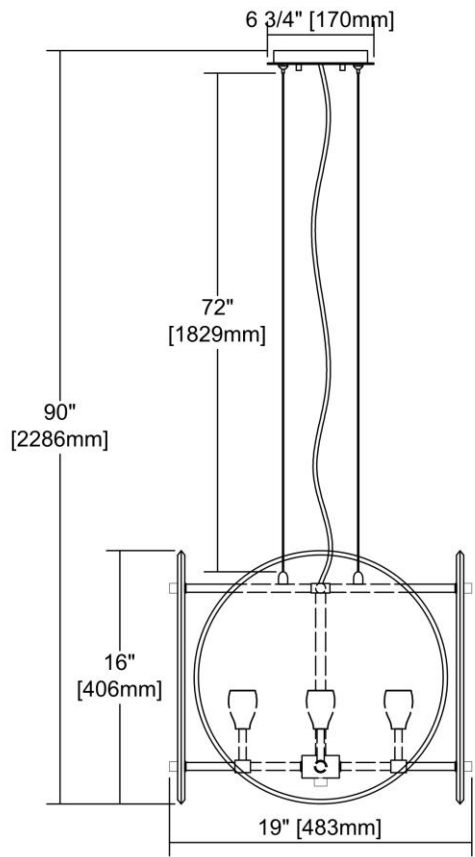

<b>ITEM #:</b>	32322/4
<b>UPC</b>	748119110738
<b>Description</b>	Disco 4-Light Chandelier in Polished Nickel with Clear Acrylic Panels
<b>Finish</b>	Polished Nickel
<b>Materials</b>	Acrylic, Metal
<b>Brand</b>	ELK Lighting
<b>Collection</b>	Disco
<b>Category</b>	Indoor Lighting
<b>Type</b>	Chandelier

ITEM DIMENSIONS				RATINGS & SPECIFICATIONS				
<b>Width</b>	19 inches			<b>Safety Rating</b>	UL		<b>Certification</b>	N/A
<b>Depth</b>	19 inches			<b>ADA Compliant</b>	N/A		<b>Voltage</b>	N/A
<b>Height</b>	16 inches			<b>BULBS / SOCKETS</b>				
<b>Weight</b>	20 pounds			<b>Quantity</b>	4		<b>Wattage</b>	100 watts
ADDITIONAL DIMENSIONS				<b>Included</b>	No		<b>Type</b>	A19 (E26 Medium Base)
<b>Backplate / Canopy</b>	7x7			<b>Other</b>	N/A			
<b>HCWO</b>	N/A			CHAIN / CORD INFORMATION				
<b>Min. Extension</b>	N/A			<b>Chain</b>	N/A		<b>Cord</b>	N/A
<b>Max. Extension</b>	N/A			SHADE / GLASS DETAILS				
OVERALL HEIGHT				<b>Shade/Glass Description</b>	Clear Acrylic Panels			
<b>Min.</b>	N/A		<b>Max.</b>	N/A				
EXTENSION ROD(S)				<b>Width</b>	N/A		<b>Height</b>	N/A
N/A				<b>Width at Top</b>	N/A		<b>Width at Bottom</b>	N/A