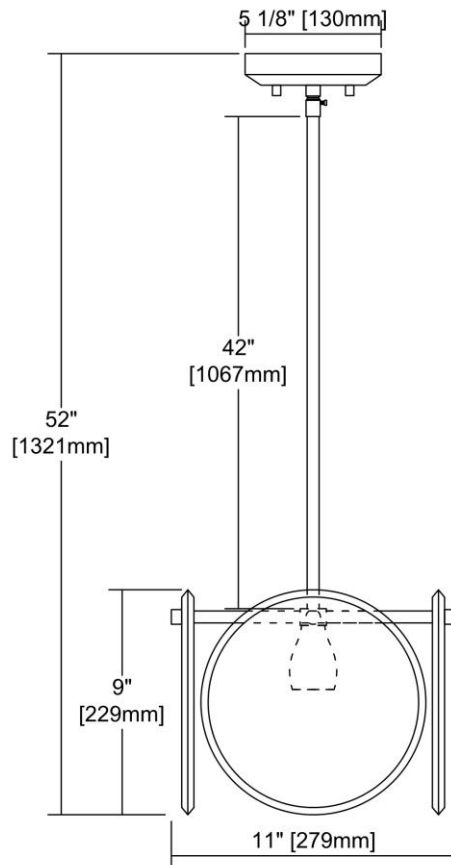


	<b>ITEM #:</b>	32321/1
	<b>UPC</b>	748119110721
	<b>Description</b>	Disco 1-Light Mini Pendant in Polished Nickel with Clear Acrylic Panels
	<b>Finish</b>	Polished Nickel
	<b>Materials</b>	Acrylic, Metal
	<b>Brand</b>	ELK Lighting
	<b>Collection</b>	Disco
	<b>Category</b>	Indoor Lighting
	<b>Type</b>	Mini Pendant

ITEM DIMENSIONS				RATINGS & SPECIFICATIONS				
<b>Width</b>	11 inches			<b>Safety Rating</b>	UL		<b>Certification</b>	N/A
<b>Depth</b>	11 inches			<b>ADA Compliant</b>	N/A		<b>Voltage</b>	N/A
<b>Height</b>	9 inches			<b>BULBS / SOCKETS</b>				
<b>Weight</b>	6 pounds			<b>Quantity</b>	1	<b>Wattage</b>	100 watts	
<b>ADDITIONAL DIMENSIONS</b>				<b>Included</b>	No		<b>Type</b>	A19 (E26 Medium Base)
<b>Backplate / Canopy</b>	5x5			<b>Other</b>	N/A			
<b>HCWO</b>	N/A			<b>CHAIN / CORD INFORMATION</b>				
<b>Min. Extension</b>	N/A			<b>Chain</b>	N/A		<b>Cord</b>	N/A
<b>Max. Extension</b>	N/A			<b>SHADE / GLASS DETAILS</b>				
<b>OVERALL HEIGHT</b>				<b>Shade/Glass Description</b>	Clear Acrylic Panels			
<b>Min.</b>	N/A	<b>Max.</b>	N/A					
<b>EXTENSION ROD(S)</b>				<b>Width</b>	N/A		<b>Height</b>	N/A
Rods: 1-6, 3-12				<b>Width at Top</b>	N/A		<b>Width at Bottom</b>	N/A