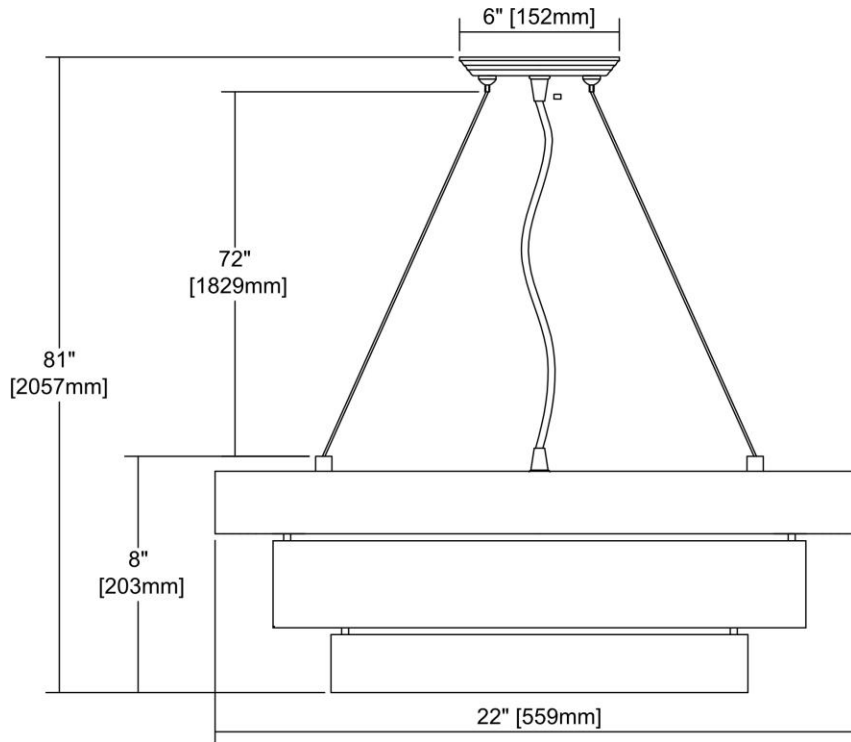


 <p><b>LED</b></p>	<b>ITEM #:</b>	32225/3-LED
	<b>UPC</b>	748119105376
	<b>Description</b>	Layers 3-Light Chandelier in Brushed Stainless with Frosted Glass Diffuser - Includes LED Bulbs
	<b>Finish</b>	Brushed Stainless
	<b>Materials</b>	Glass, Metal
	<b>Brand</b>	ELK Lighting
	<b>Collection</b>	Layers
	<b>Category</b>	Indoor Lighting
	<b>Type</b>	Chandelier

ITEM DIMENSIONS				RATINGS & SPECIFICATIONS				
<b>Width</b>	22 inches			<b>Safety Rating</b>	UL		<b>Certification</b>	N/A
<b>Depth</b>	22 inches			<b>ADA Compliant</b>	N/A		<b>Voltage</b>	N/A
<b>Height</b>	8 inches			<b>BULBS / SOCKETS</b>				
<b>Weight</b>	15 pounds			<b>Quantity</b>	3		<b>Wattage</b>	9.5 watts
ADDITIONAL DIMENSIONS				<b>Included</b>	Yes		<b>Type</b>	A19 LED (E26 Medium Base)
<b>Backplate / Canopy</b>	N/A			<b>Other</b>	N/A			
<b>HCWO</b>	N/A			CHAIN / CORD INFORMATION				
<b>Min. Extension</b>	N/A			<b>Chain</b>	N/A		<b>Cord</b>	N/A
<b>Max. Extension</b>	N/A			SHADE / GLASS DETAILS				
OVERALL HEIGHT				<b>Shade/Glass Description</b>	Frosted Glass Diffuser			
<b>Min.</b>	N/A		<b>Max.</b>	N/A				
EXTENSION ROD(S)				<b>Width</b>	N/A		<b>Height</b>	N/A
N/A				<b>Width at Top</b>	N/A		<b>Width at Bottom</b>	N/A