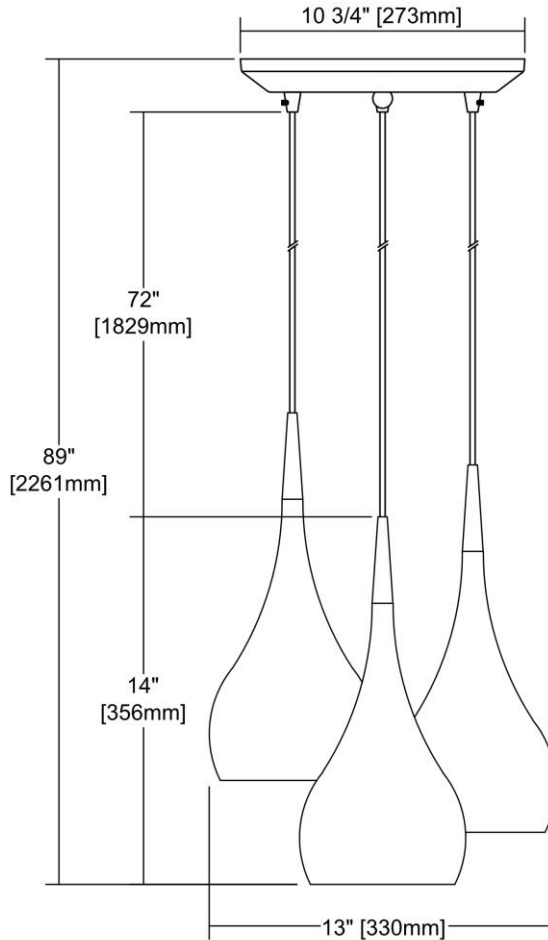

| | | | | | |
|------------------------------|-----------|-------------------------------------|---|------------------------|-----------------------|
| | | ITEM #: | 31341/3WZ | | |
| | | UPC | 748119117270 | | |
| | | Description | Lindsey 3-Light Triangular Pendant Fixture in Satin Nickel with Weathered Zinc Shades | | |
| | | Finish | Satin Nickel | | |
| | | Materials | Metal | | |
| | | Brand | ELK Lighting | | |
| | | Collection | Lindsey | | |
| | | Category | Indoor Lighting | | |
| | | Type | Mini Pendant | | |
| ITEM DIMENSIONS | | RATINGS & SPECIFICATIONS | | | |
| Width | 10 inches | Safety Rating | UL | Certification | N/A |
| Depth | 10 inches | ADA Compliant | N/A | Voltage | N/A |
| Height | 10 inches | BULBS / SOCKETS | | | |
| Weight | 7 pounds | Quantity | 3 | Wattage | 100 watts |
| ADDITIONAL DIMENSIONS | | Included | No | Type | A19 (E26 Medium Base) |
| Backplate / Canopy | N/A | Other | N/A | | |
| HCWO | N/A | CHAIN / CORD INFORMATION | | | |
| Min. Extension | N/A | Chain | N/A | Cord | N/A |
| Max. Extension | N/A | SHADE / GLASS DETAILS | | | |
| OVERALL HEIGHT | | Shade/Glass Description | Weathered Zinc on Metal | | |
| Min. | N/A | Max. | N/A | | |
| EXTENSION ROD(S) | | Width | N/A | Height | N/A |
| N/A | | Width at Top | N/A | Width at Bottom | N/A |