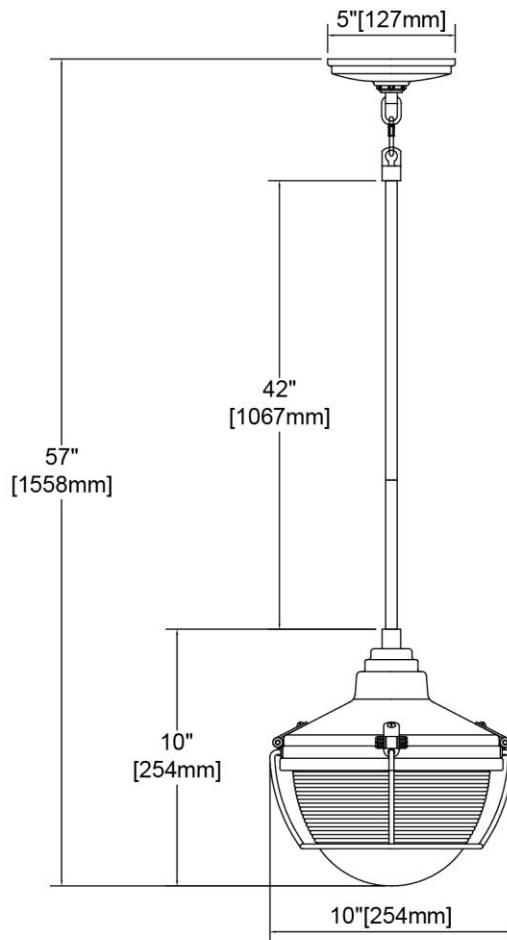

ITEM #:	16525/1
UPC	748119140407
Description	Seaway Passage 1-Light Mini Pendant in White and Polished Nickel with Clear Ribbed Glass
Finish	White, Polished Nickel
Materials	Glass, Steel
Brand	ELK Lighting
Collection	Seaway Passage
Category	Indoor Lighting
Type	Mini Pendant

ITEM DIMENSIONS				RATINGS & SPECIFICATIONS				
Width	10 inches			Safety Rating	UL		Certification	Dry locations
Depth	10 inches			ADA Compliant	N/A		Voltage	120 volts
Height	10 inches			BULBS / SOCKETS				
Weight	5 pounds			Quantity	1	Wattage	60 watts	
ADDITIONAL DIMENSIONS				Included	No		Type	A19 (E26 Medium Base)
Backplate / Canopy	5 diameter			Other	N/A			
HCWO	N/A			CHAIN / CORD INFORMATION				
Min. Extension	N/A			Chain	N/A		Cord	72 inches
Max. Extension	N/A			SHADE / GLASS DETAILS				
OVERALL HEIGHT				Shade/Glass Description	Clear Ribbed Glass			
Min.	15 inches	Max.	57 inches					
EXTENSION ROD(S)				Width	8 inches		Height	5 inches
Rods: 1-6, 3-12				Width at Top	N/A		Width at Bottom	N/A