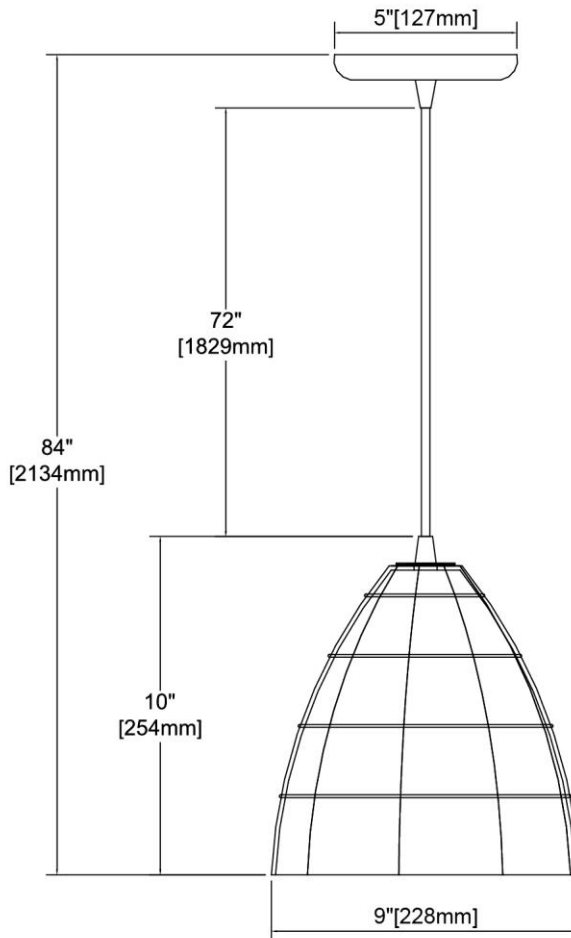


	ITEM #:	10709/1
	UPC	748119132051
	Description	Coastal Inlet 1-Light Mini Pendant in Oil Rubbed Bronze with Rope
	Finish	Oil Rubbed Bronze
	Materials	Natural Rope, Steel
	Brand	ELK Lighting
	Collection	Coastal Inlet
	Category	Indoor Lighting
	Type	Mini Pendant

ITEM DIMENSIONS				RATINGS & SPECIFICATIONS				
Width	9 inches			Safety Rating	UL		Certification	Dry locations
Depth	9 inches			ADA Compliant	N/A		Voltage	120
Height	10 inches			BULBS / SOCKETS				
Weight	2 pounds			Quantity	1	Wattage	60 watts	
ADDITIONAL DIMENSIONS				Included	No	Type	A19 (E26 Medium Base)	
Backplate / Canopy	5 diameter			Other	N/A			
HCWO	N/A			CHAIN / CORD INFORMATION				
Min. Extension	N/A			Chain	N/A	Cord	72 inches - Brown Fabric	
Max. Extension	N/A			SHADE / GLASS DETAILS				
OVERALL HEIGHT				Shade/Glass Description	Rope			
Min.	12 inches	Max.	84 inches					
EXTENSION ROD(S)				Width	9 inches		Height	9 inches
N/A				Width at Top	N/A		Width at Bottom	N/A