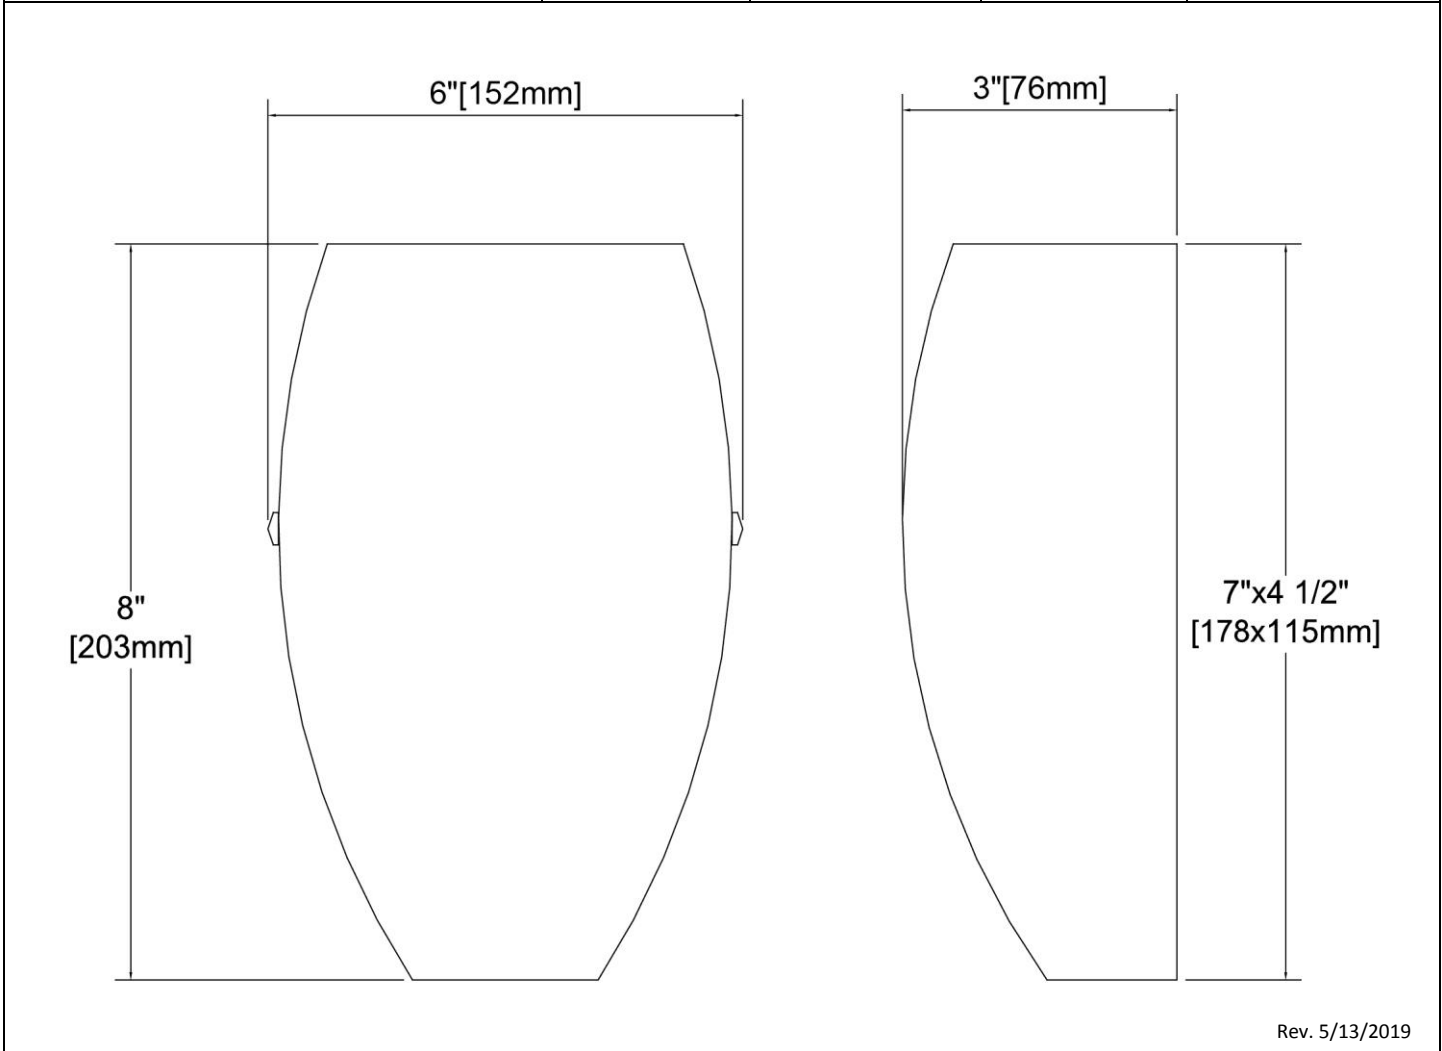


	ITEM #:	10540/1
	UPC	748119131986
	Description	Capri 1-Light Sconce in Satin Nickel with Glass/Capiz Shells
	Finish	Satin Nickel
	Materials	Capiz Shells, Glass, Steel
	Brand	ELK Lighting
	Collection	Capri
	Category	Indoor Lighting
	Type	Sconce

ITEM DIMENSIONS				RATINGS & SPECIFICATIONS				
Width	6 inches			Safety Rating	UL		Certification	Dry locations
Depth	3 inches			ADA Compliant	Yes		Voltage	120
Height	8 inches			BULBS / SOCKETS				
Weight	2 pounds			Quantity	1	Wattage	60 watts	
ADDITIONAL DIMENSIONS				Included	No		Type	Torpedo (E12 Candelabra Base)
Backplate / Canopy	7x4.5			Other	N/A			
HCWO	N/A			CHAIN / CORD INFORMATION				
Min. Extension	N/A			Chain	N/A		Cord	8 inches
Max. Extension	N/A			SHADE / GLASS DETAILS				
OVERALL HEIGHT				Shade/Glass Description	Glass/Capiz shells			
Min.	N/A		Max.	N/A				
EXTENSION ROD(S)				Width	5 inches		Height	8 inches
N/A				Width at Top	N/A		Width at Bottom	N/A