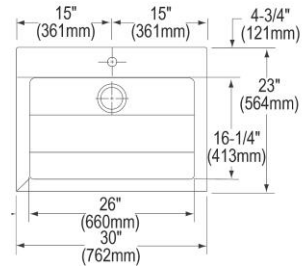

In keeping with our policy of continuing product improvement, Elkay reserves the right to change product specifications without notice. Please visit elkay.com for the most current version of Elkay product specification sheets. This specification describes an Elkay product with design, quality, and functional benefits to the user. When making a comparison of other producers' offerings, be certain these features are not overlooked.