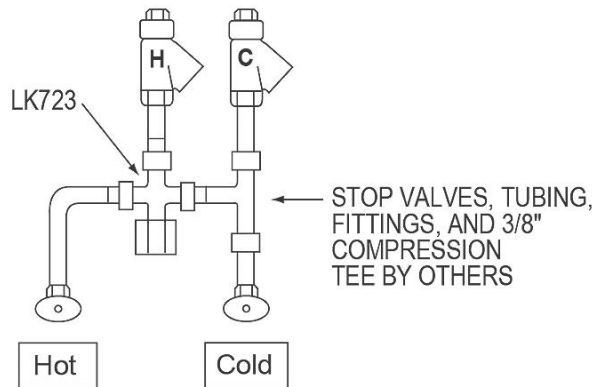

FIG. 1

LKB721C SENSOR FAUCET

SINGLE STATION ROUGH-IN

FIG. 2

LKB721C SENSOR FAUCET WITH LK723 THERMOSTATIC MIXING VALVE

In keeping with our policy of continuing product improvement, Elkay reserves the right to change product specifications without notice. Please visit elkay.com for the most current version of Elkay product specification sheets. This specification describes an Elkay product with design, quality, and functional benefits to the user. When making a comparison of other producers' offerings, be certain these features are not overlooked.