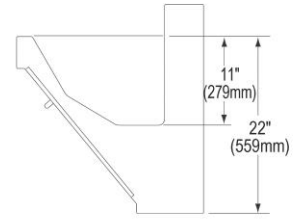

In keeping with our policy of continuing product improvement, Elkay reserves the right to change product specifications without notice. Please visit elkay.com for the most current version of Elkay product specification sheets. This specification describes an Elkay product with design, quality, and functional benefits to the user. When making a comparison of other producers' offerings, be certain these features are not overlooked.