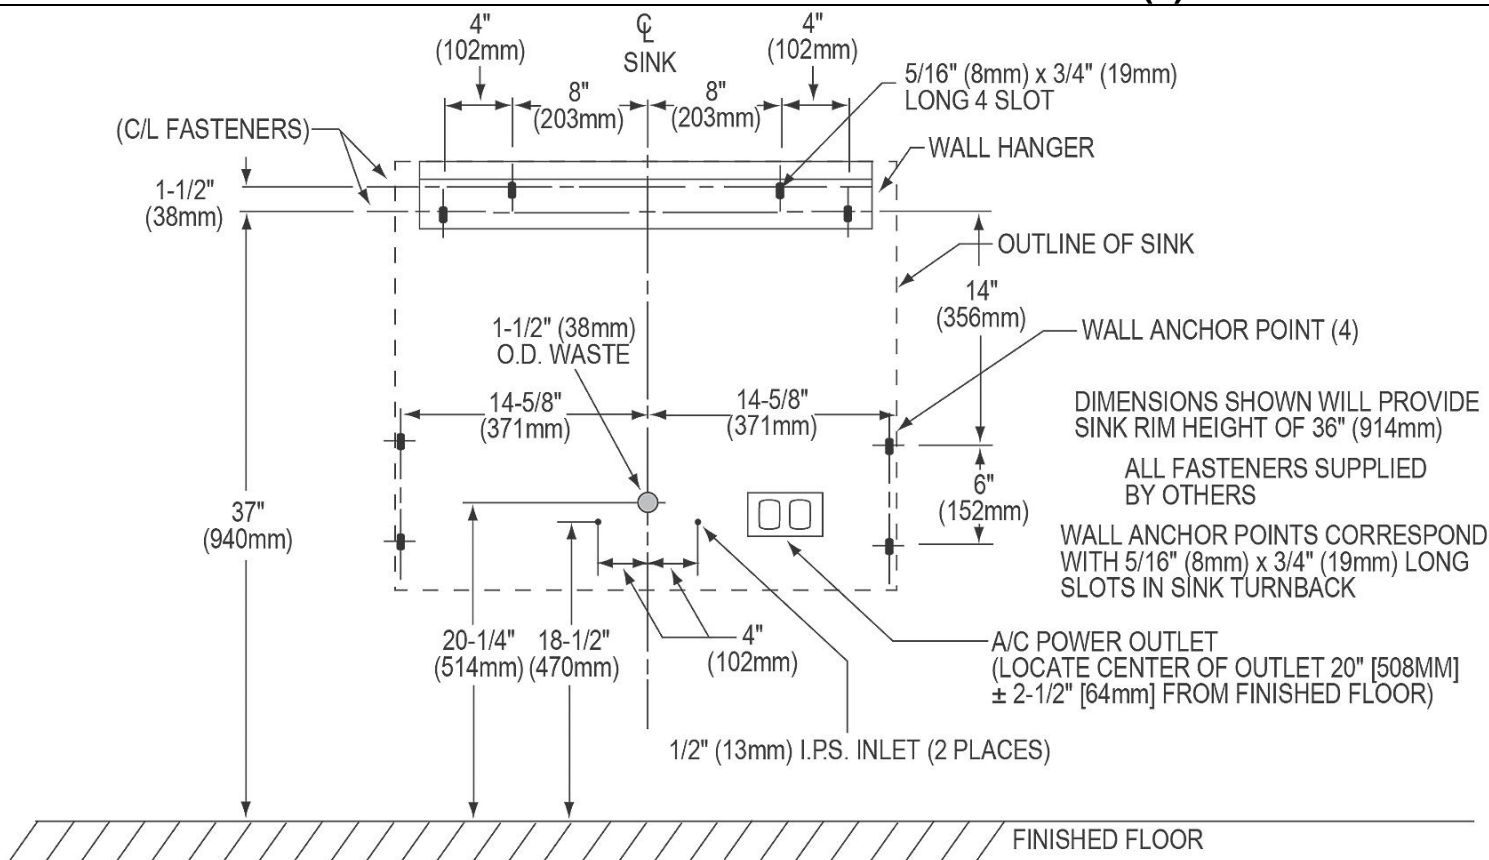

FIG. 1

SINGLE STATION ROUGH-IN

In keeping with our policy of continuing product improvement, Elkay reserves the right to change product specifications without notice. Please visit elkay.com for the most current version of Elkay product specification sheets. This specification describes an Elkay product with design, quality, and functional benefits to the user. When making a comparison of other producers' offerings, be certain these features are not overlooked.