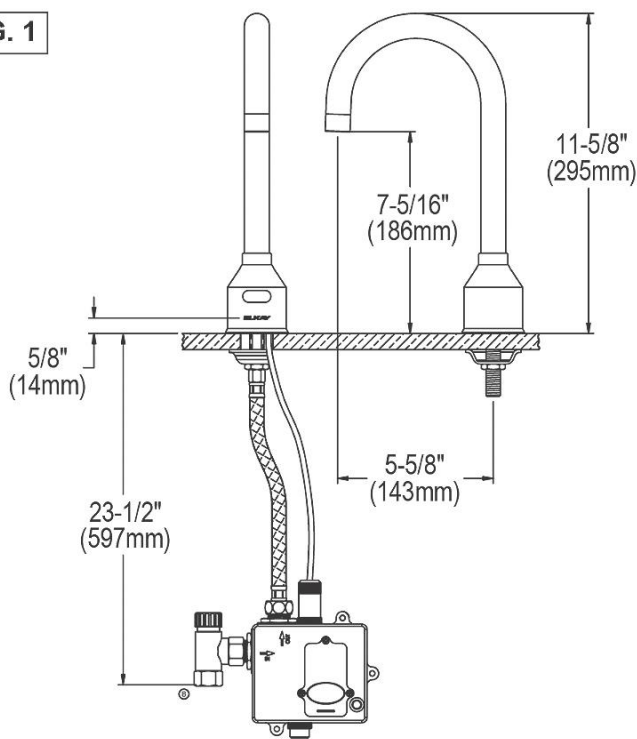

LKB721C SENSOR FAUCET