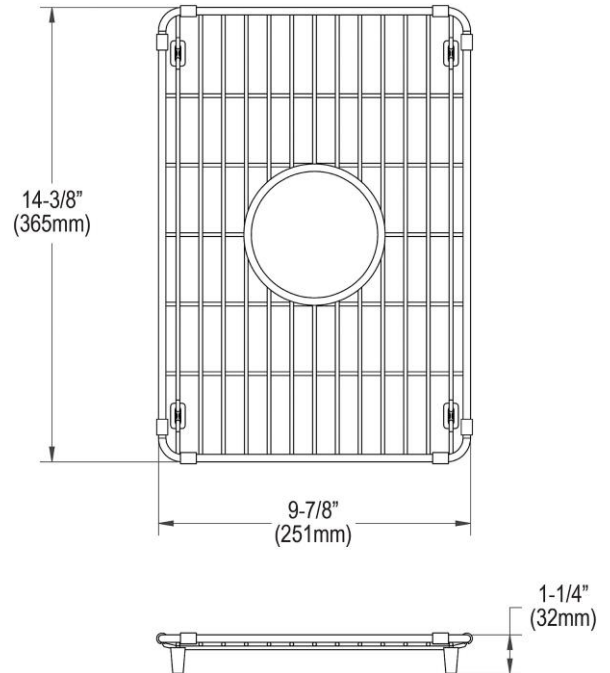

Material:	Stainless Steel
Finish:	Polished Stainless Steel
Dimensions:	9-7/8" x 14-3/8" x 1-1/4"

AMERICAN PRIDE. A LIFETIME TRADITION.
Like your family, the Elkay family has values and traditions that endure. For almost a century, Elkay has been a family-owned and operated company, providing thousands of jobs that support our families and communities.

[Clean and Care Manual (PDF)](#)

[Clean and Care Manual (PDF)](#)

[Warranty (PDF)](#)