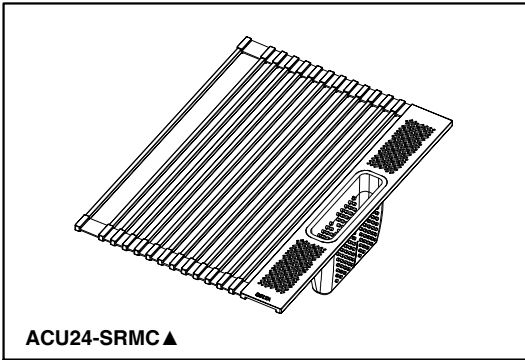

see what Delta can do™

KITCHEN ACCESSORY

■ Kitchen Rolling Mat

Submitted Model No.: _____

Specific Features: _____