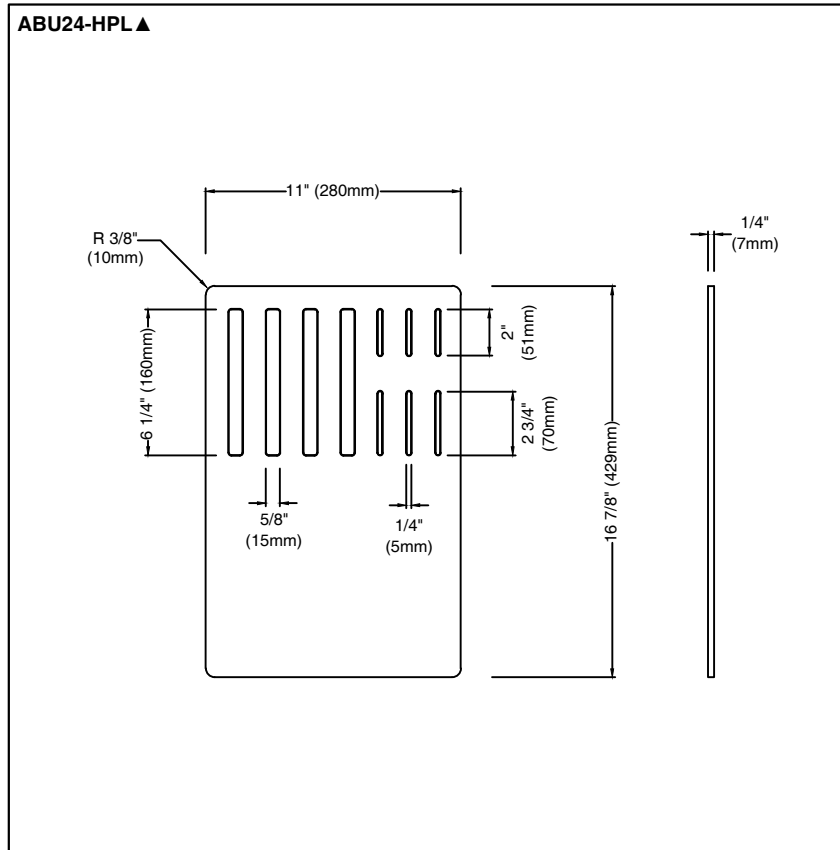

▲ Designate proper finish suffix

Delta reserves the right (1) to make changes in specifications and materials, and (2) to change or discontinue models, both without notice or obligation. Dimensions are for reference only. See current full-line price book or www.deltafaucet.com for finish options and product availability.

Delta Faucet Company

55 E. 111th Street, Indianapolis, IN 46280
350 South Edgeware Road, St. Thomas, ON N5P 4L1
Sinksupport@deltafaucet.com
© 2021 Delta Faucet Company