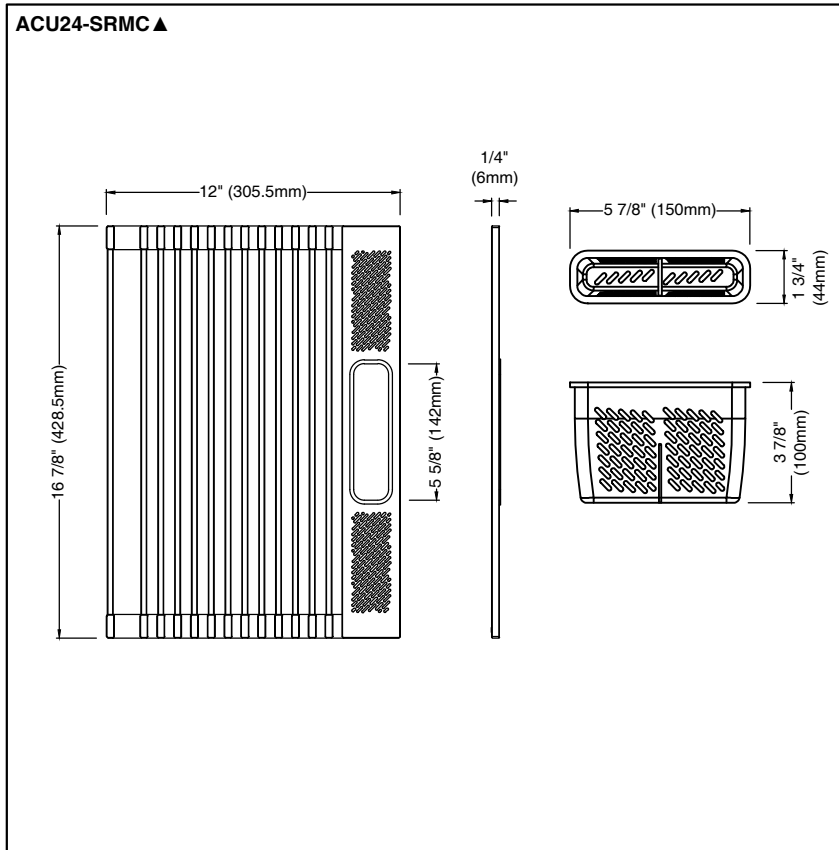

▲ Designate proper finish suffix

Delta reserves the right (1) to make changes in specifications and materials, and (2) to change or discontinue models, both without notice or obligation. Dimensions are for reference only. See current full-line price book or www.deltafaucet.com for finish options and product availability.

FEATURES:

- Multi-Purpose Roll-Up Dish Drying Rack with Caddy saves space and keeps your counters free of clutter
- Fits Over Your Kitchen Sink, creating a multi-functional workspace for drip-drying dishes and washing produce
- Sturdy Over-the-Sink Drying Rack: Made from heavy-duty stainless steel with soft silicone coating, holds heavy items without bending and supports up to 85 lbs.
- Rust-Resistant and Non-Slip: Sturdier and more stable than rolling mats without protective silicone coating
- Heat-Resistant up to 400°F: Perfect for use as a trivet mat to protect your kitchen countertops against damage from hot items like pans or baking sheets straight out of the oven
- Perfect for use as a Cooling Rack for quickly cooling cakes and cookies with increased airflow
- Easy to Store: Rolls up into a compact cylinder for convenient storage in your kitchen cabinet
- Easy to Clean: Simply rinse it off right in the sink
- Available in Black or Dark Grey

STANDARD SPECIFICATIONS:

- Silicone Construction
- Product Height: 3 7/8"
- Product Length: 12"
- Product Width: 16 7/8"

WARRANTY:

- 1 Year Limited Warranty

Delta Faucet Company

55 E. 111th Street, Indianapolis, IN 46280
350 South Edgeware Road, St. Thomas, ON N5P 4L1
Sinksupport@deltafaucet.com
© 2021 Delta Faucet Company