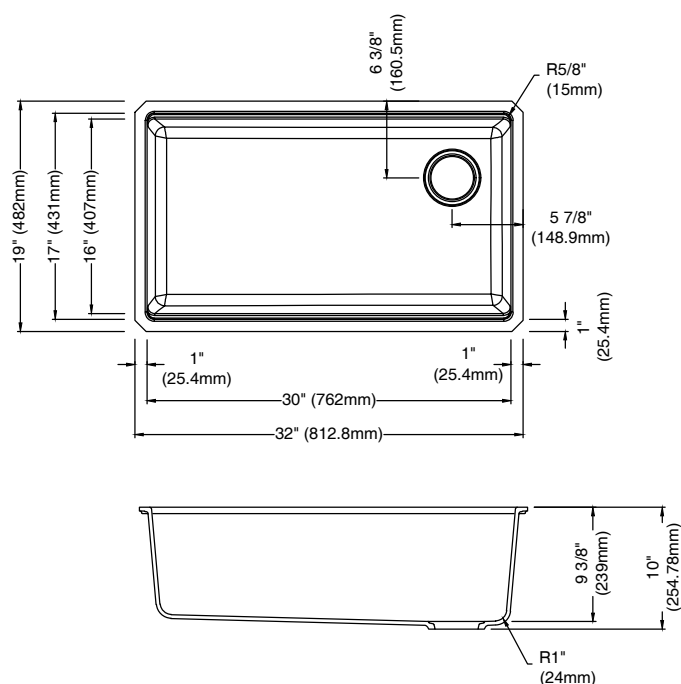

75B933-33S ▲

▲ Designate proper finish suffix

Delta reserves the right (1) to make changes in specifications and materials, and (2) to change or discontinue models, both without notice or obligation. Dimensions are for reference only. See current full-line price book or www.deltafaucet.com for finish options and product availability.

Delta Faucet Company

55 E. 111th Street, Indianapolis, IN 46280
350 South Edgeware Road, St. Thomas, ON N5P 4L1
Sinksupport@deltafaucet.com
© 2021 Delta Faucet Company