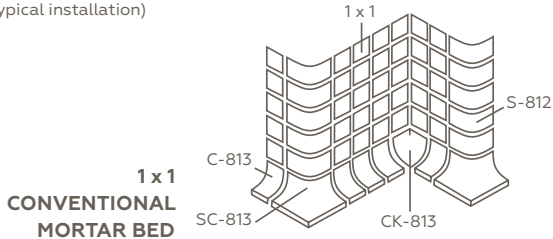

SURFACE TRIM (typical installation)

**1 x 1
THINSET BED**

**2 x 2
THINSET BED**

UNIVERSAL TRIM (typical installation)

**1 x 1
CONVENTIONAL
MORTAR BED**

**2 x 2
CONVENTIONAL
MORTAR BED**

MOUNTED TILE SHEETS

- Master-Set® back-edge mounting system for ceramic mosaics, borders and pattern designs.
- All glazed and unglazed porcelain mosaic colors are mounted.
- Easy to cut with knife or pointed trowel.
- Strong, flexible 12 x 24 sheets.

TRIM

	Type	Number	Size	Pieces / LF Per Carton	Groups
	Bullnose	S862	1 x 1	196	1, 2
	Bullnose	S886	2 x 2	180	1, 2, 3, 4
	Bullnose Corner	SC862 ♦	1 x 1	100	1, 2
	Bullnose Corner	SC886	2 x 2	100	1, 2, 3, 4
	Cove Base	C813	1 x 1	84	1, 2
	Cove Base	C833	2 x 2	84	1, 2, 3
	Cove Base Corner	CB813	1 x 1	100	1, 2
	Cove Base Corner	CK813	1 x 1	100	1, 2, 3
	Cove Base Corner	SB816 ♦	2 x 2	100	1, 2
	Cove Base Corner	SC816 ♦	2 x 2	100	1, 2
	Outcorner	SCRL833 ♦	2 x 1	100	1, 2, 3
	Universal Trim	S812 ♦	1 x 1	112	1, 2
	Universal Trim	S832	2 x 2	112	1, 2
	Universal Trim	SC813	2 x 2	100	1, 2, 3
	Universal Trim	C701 ♦	2 x 1	50	1, 2, 3, 4
	Build-up Base	MB4C	(3) Rows 1 x 1 (1) Row C-813	26	1, 2
	Build-up Cove Base	MB5	(1) Row S-862 (3) Rows 1 x 1 (1) Row C-813	26	1, 2
	Build-up Base	MB5A	(2) Rows 2 x 2 (1) Row C-833	26	1, 2, 3
	Build-up Cove Base	MB5B	(1) Row S-886 (1) Row 2 x 2 (1) Row C-833	26	1, 2, 3