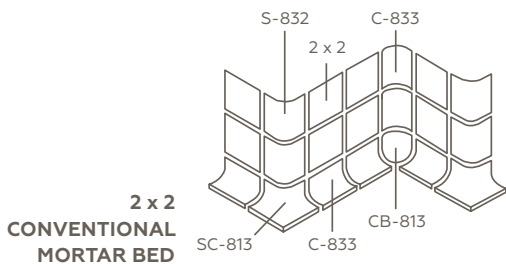

TRIM INSTALLATION

Trim is available in single linear foot lengths, or it can be ordered with cap and/or cove face-mounted on the sheet with flat tile. Trim members with modular 1 x 1 and 2 x 2 flat tile.

SURFACE TRIM (typical installation)

**1 x 1
THINSET BED**

**2 x 2
THINSET BED**

UNIVERSAL TRIM (typical installation)

**1 x 1
CONVENTIONAL
MORTAR BED**

**2 x 2
CONVENTIONAL
MORTAR BED**

MOUNTED TILE SHEETS

- Master-Set® back-edge mounting system for ceramic mosaics, borders and pattern designs.
- All glazed and unglazed porcelain mosaic colors are mounted.
- Easy to cut with knife or pointed trowel.
- Strong, flexible 12 x 24 sheets.

TRIM

	Type	Number	Size	Pieces / LF Per Carton	Groups
	Bullnose	S862	1 x 1	196	1, 2
	Bullnose	S886	2 x 2	180	1, 2, 3, 4
	Bullnose Corner	SC862 ♦	1 x 1	100	1, 2
	Bullnose Corner	SC886	2 x 2	100	1, 2, 3, 4
	Cove Base	C813	1 x 1	84	1, 2
	Cove Base	C833	2 x 2	84	1, 2, 3
	Cove Base Corner	CB813	1 x 1	100	1, 2
	Cove Base Corner	CK813	1 x 1	100	1, 2, 3
	Cove Base Corner	SB816 ♦	2 x 2	100	1, 2
	Cove Base Corner	SC816 ♦	2 x 2	100	1, 2
	Outcorner	SCRL833 ♦	2 x 1	100	1, 2, 3
	Universal Trim	S812 ♦	1 x 1	112	1, 2
	Universal Trim	S832	2 x 2	112	1, 2
	Universal Trim	SC813	2 x 2	100	1, 2, 3
	Universal Trim	C701 ♦	2 x 1	50	1, 2, 3, 4
	Build-up Base	MB4C	(3) Rows 1 x 1 (1) Row C-813	26	1, 2
	Build-up Cove Base	MB5	(1) Row S-862 (3) Rows 1 x 1 (1) Row C-813	26	1, 2
	Build-up Base	MB5A	(2) Rows 2 x 2 (1) Row C-833	26	1, 2, 3
	Build-up Cove Base	MB5B	(1) Row S-886 (1) Row 2 x 2 (1) Row C-833	26	1, 2, 3