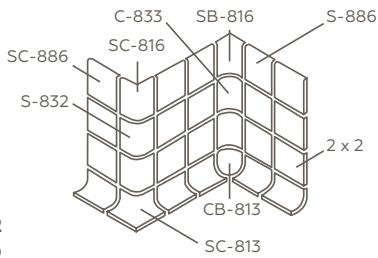

**1 x 1
THINSET BED**

**2 x 2
THINSET BED**