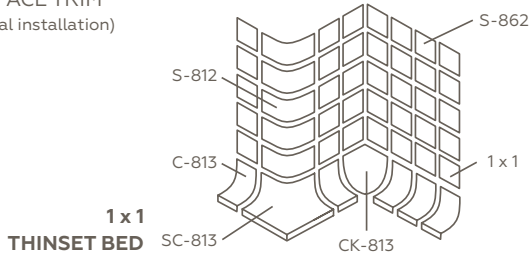

TRIM INSTALLATION

Trim is available in single linear foot lengths, or it can be ordered with cap and/or cove face-mounted on the sheet with flat tile. Trim members with modular 1 x 1 and 2 x 2 flat tile.

SURFACE TRIM (typical installation)