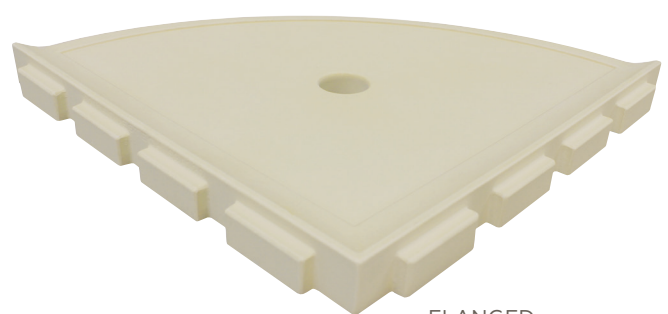

OIL RUBBED BRONZE CN15
9" Large Corner Shelf with Flat Back

OIL RUBBED BRONZE CN15
5" Corner Shelf with Flat back

(1) and (2) indicate Price Groups, (1) being the least expensive.

FLAT BACK

FLANGED

Flat Back and Flange Contemporary Corner Shelves are available in all sizes and colors. Flat Back Corner Shelves install over existing surfaces. Flange is ideal for new construction.

BATH ACCESSORIES

CERAMIC

MONOCHROMATIC LOOK

SIZES:

9" Large
Corner Caddy

7" Medium
Corner Caddy

Paper Holder
with Plastic Roller

Soap Dish