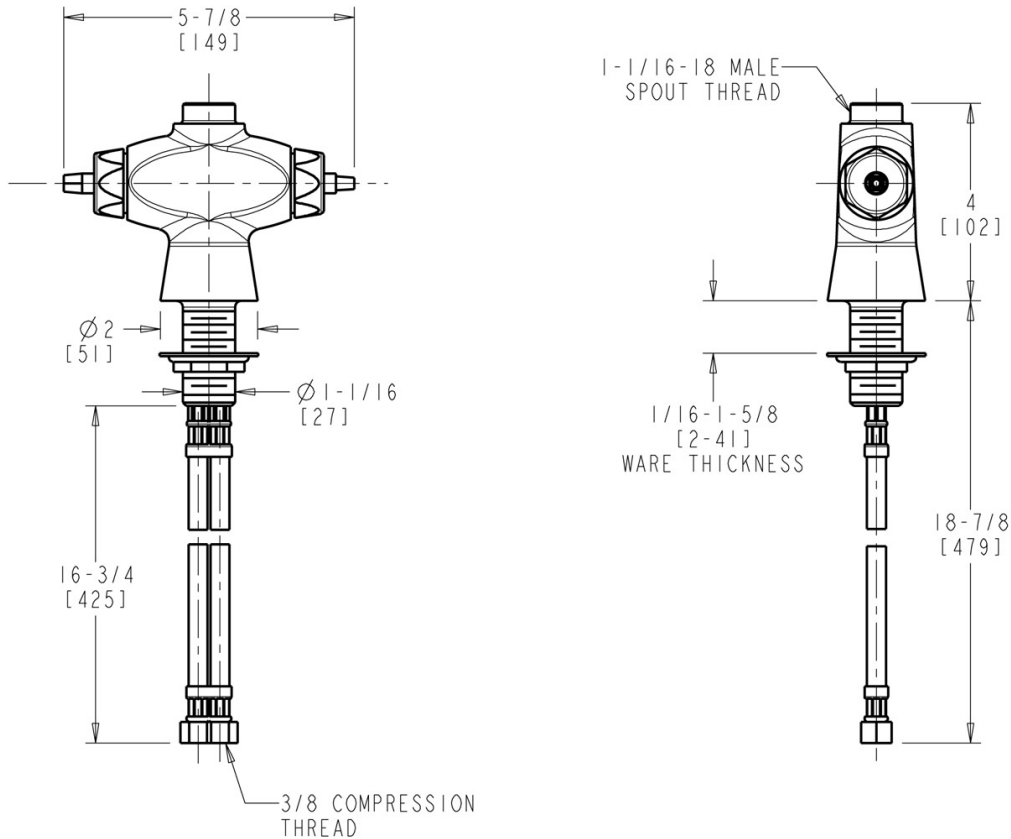

MECHANICAL FAUCETS

50-LESHXKAB

Manual Sink Faucets

Product Type

Deck Mounted Single Hole Hot and Cold Water Mixing Sink Faucet

Features & Specifications

- Single Hole
- Ceramic 1/4-Turn Operating Cartridge 1/4 Turn Operating Cartridges
- 3/8" Compression Flexible Stainless Steel Supply Hoses
- ECAST® design provides durable construction with total lead content equal to or less than 0.25% by weighted average
- CFNow! Item Ships in 3 Days

2100 South Clearwater Drive
Des Plaines, IL
P: 847/803-5000
F: 847/803-5454
Technical: 800/TEC-TRUE
www.chicagofaucets.com

Architect/Engineer Specification

Chicago Faucets No. 50-LESHXKAB, Sink Faucet for hot and cold water, single-hole deck mount, chrome plated. Ceramic quarter-turn cartridge, features square, tapered stem. Flexible stainless steel supply hoses with 3/8" compression fitting. ECAST® construction with less than 0.25% lead content by weighted average.