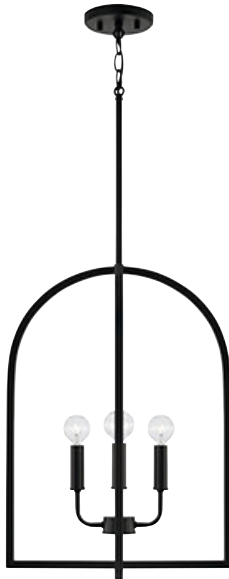

# 548841MB

## LAWSON 4 LIGHT FOYER

Matte Black

UPC: 841740171359

Available Finishes: AD (Aged Brass), BN (Brushed Nickel), MB (Matte Black)

### DIMENSIONS

Fixture Dimensions: 16"W x 21"H

Fixture Weight: 6 lbs.

Max. Hanging Height: 65.75"

Min. Hanging Height: 21.75"

6" Chain; 72" Wire

Rods Included: 6"(2) & 12"(2)

Canopy: 5"W x 0.75"H