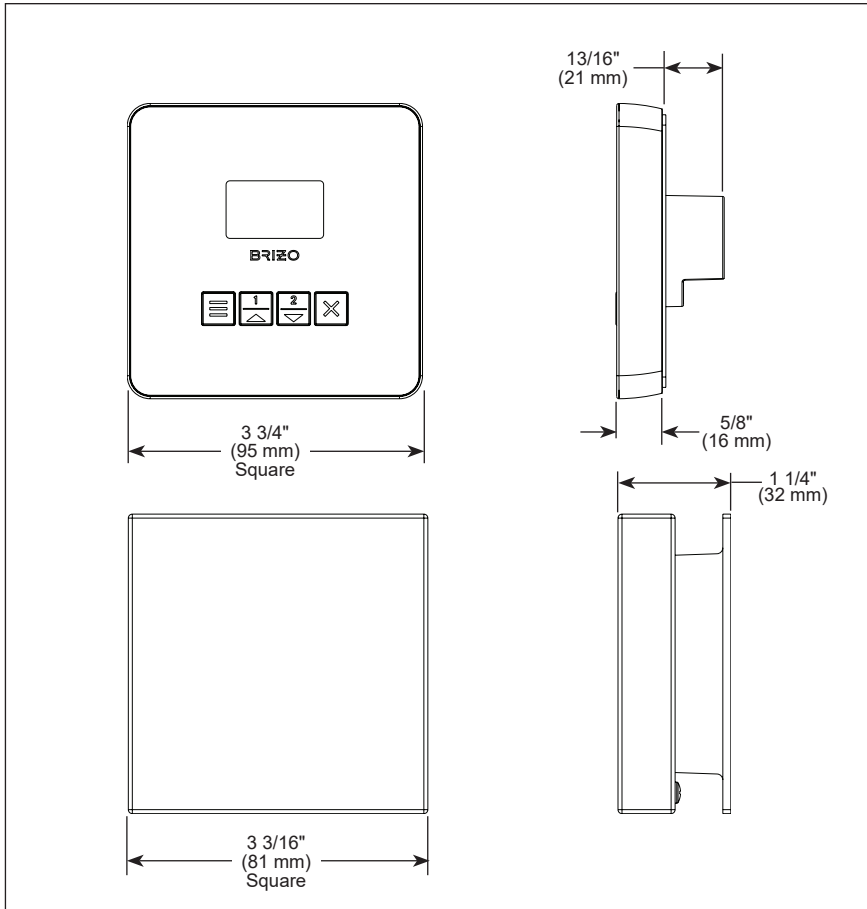

BRIZO®

STEAM CONTROL AND HEAD

■ Linear Square

8CH-250L-▲

Package Contents

Silicone Sealant

6-Pin Coupler

▲ Designate Proper Finish Suffix

STEAM CONTROL STANDARD SPECIFICATIONS:

- Surface Mount - 1 1/2" hole required
- Must mount inside the steam room
- The multi-conductor cable should be run through 3/4" conduit to protect cable from damage and to facilitate easy replacement
- Mount control near seating area and not above Steam head
- Control should be mounted 48" above the floor
- Required Electrical Service: Low-voltage connection from 8GE-TSG steam generator via multi-conductor cable (supplied with steam generator)
- Model is not compatible with any of the 8SP-MU spa accessories

STEAMHEAD STANDARD SPECIFICATIONS:

- Includes 3/4" NPT female thread for connection to steam line
- Steam line should protrude 1/4" to 1/2" from finished surface
- Steam head should be mounted 12" - 18" above the finished floor or 6" above the rim of the tub. The mounting location must also not be directly beneath the control and should be as far from the seating area as possible.
- Includes silicone cover
- Essential oil reserve on top of steam head