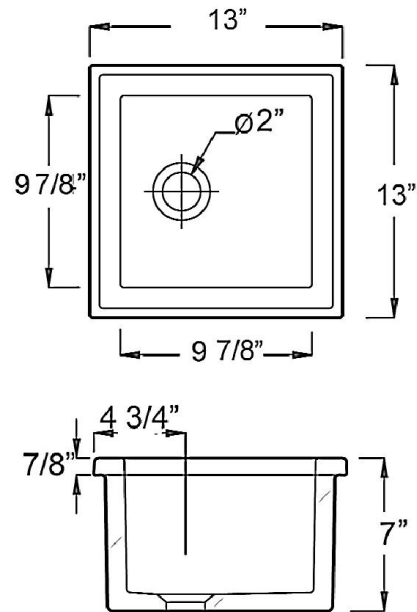

UTILITY SINK

Cat. No.
LS330

W: 13"
D: 13"
H: 7"

Features:

- ▶ Made of fine fire clay for durability
- ▶ Glazed inside and out on all sides
- ▶ Commercial grade
- ▶ Can be used as undercounter or drop-in
- ▶ Use UMSPT supports for undercounter installation
- ▶ Use with any 2" drain or basket strainer

Compliance Certification

Meets or exceeds the following specifications: ASME A112.19.2 2013 and CSA B45.1-08 for Fire Clay fixtures.

Colors:

WH White

Interior Dimensions:

Basin interior: 9-7/8" x 9-7/8"
Basin depth: 6-1/4"

Dimensions of fixture are nominal and may vary within the range of tolerances established by ANSI Standard A112.19.2.2013. Dimensions and specifications subject to change without notice.